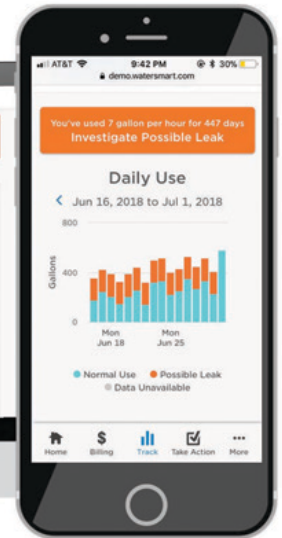

# City of Waco Advanced Metering Infrastructure (AMI) Customer Interface

Self-Service Customer Portal

Usage Notifications

Hourly Data & Leak Detection

Bill Forecast Notifications

Portal Welcome Letter

Leak Alert & Self-Resolution