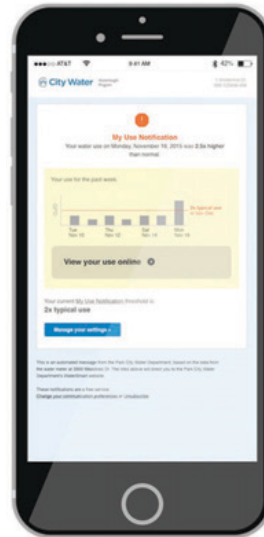

# City of Waco Advanced Metering Infrastructure (AMI) Customer Interface

Self-Service Customer Portal

Usage Notifications

Hourly Data & Leak Detection

Bill Forecast Notifications

Portal Welcome Letter

Leak Alert & Self-Resolution