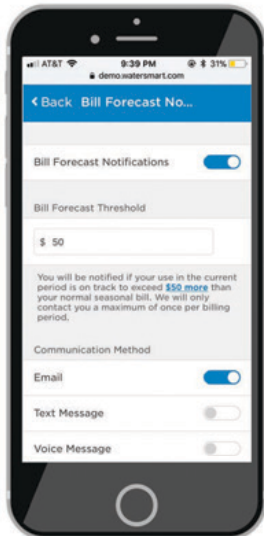

# City of Waco Advanced Metering Infrastructure (AMI) Customer Interface

Self-Service Customer Portal

Usage Notifications

Hourly Data & Leak Detection

Bill Forecast Notifications

Portal Welcome Letter

Leak Alert & Self-Resolution