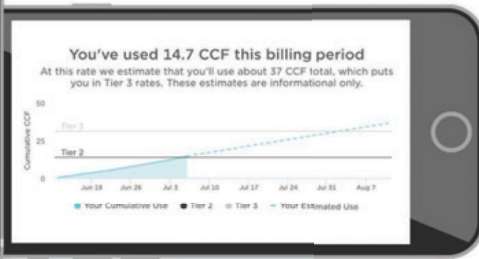

# City of Waco Advanced Metering Infrastructure (AMI) Customer Interface

Self-Service Customer Portal

Usage Notifications

Hourly Data & Leak Detection

Bill Forecast Notifications

Portal Welcome Letter

Leak Alert & Self-Resolution