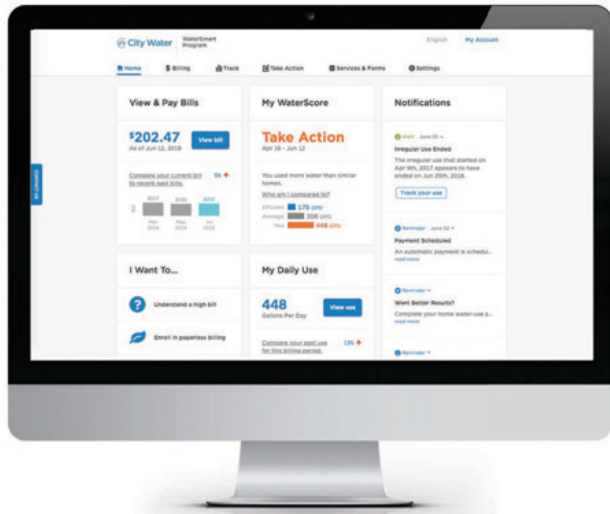

# City of Waco Advanced Metering Infrastructure (AMI) Customer Interface

Self-Service Customer Portal

Usage Notifications

Hourly Data & Leak Detection

Bill Forecast Notifications

Portal Welcome Letter

Leak Alert & Self-Resolution