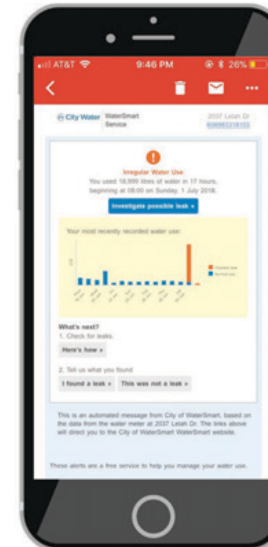

# City of Waco Advanced Metering Infrastructure (AMI) Customer Interface

Self-Service Customer Portal

Usage Notifications

Hourly Data & Leak Detection

Bill Forecast Notifications

Portal Welcome Letter

Leak Alert & Self-Resolution