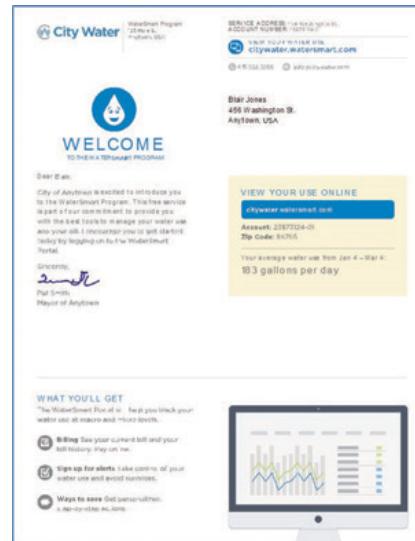

# City of Waco Advanced Metering Infrastructure (AMI) Customer Interface

Self-Service Customer Portal

Usage Notifications

Hourly Data & Leak Detection

Bill Forecast Notifications

Portal Welcome Letter

Leak Alert & Self-Resolution