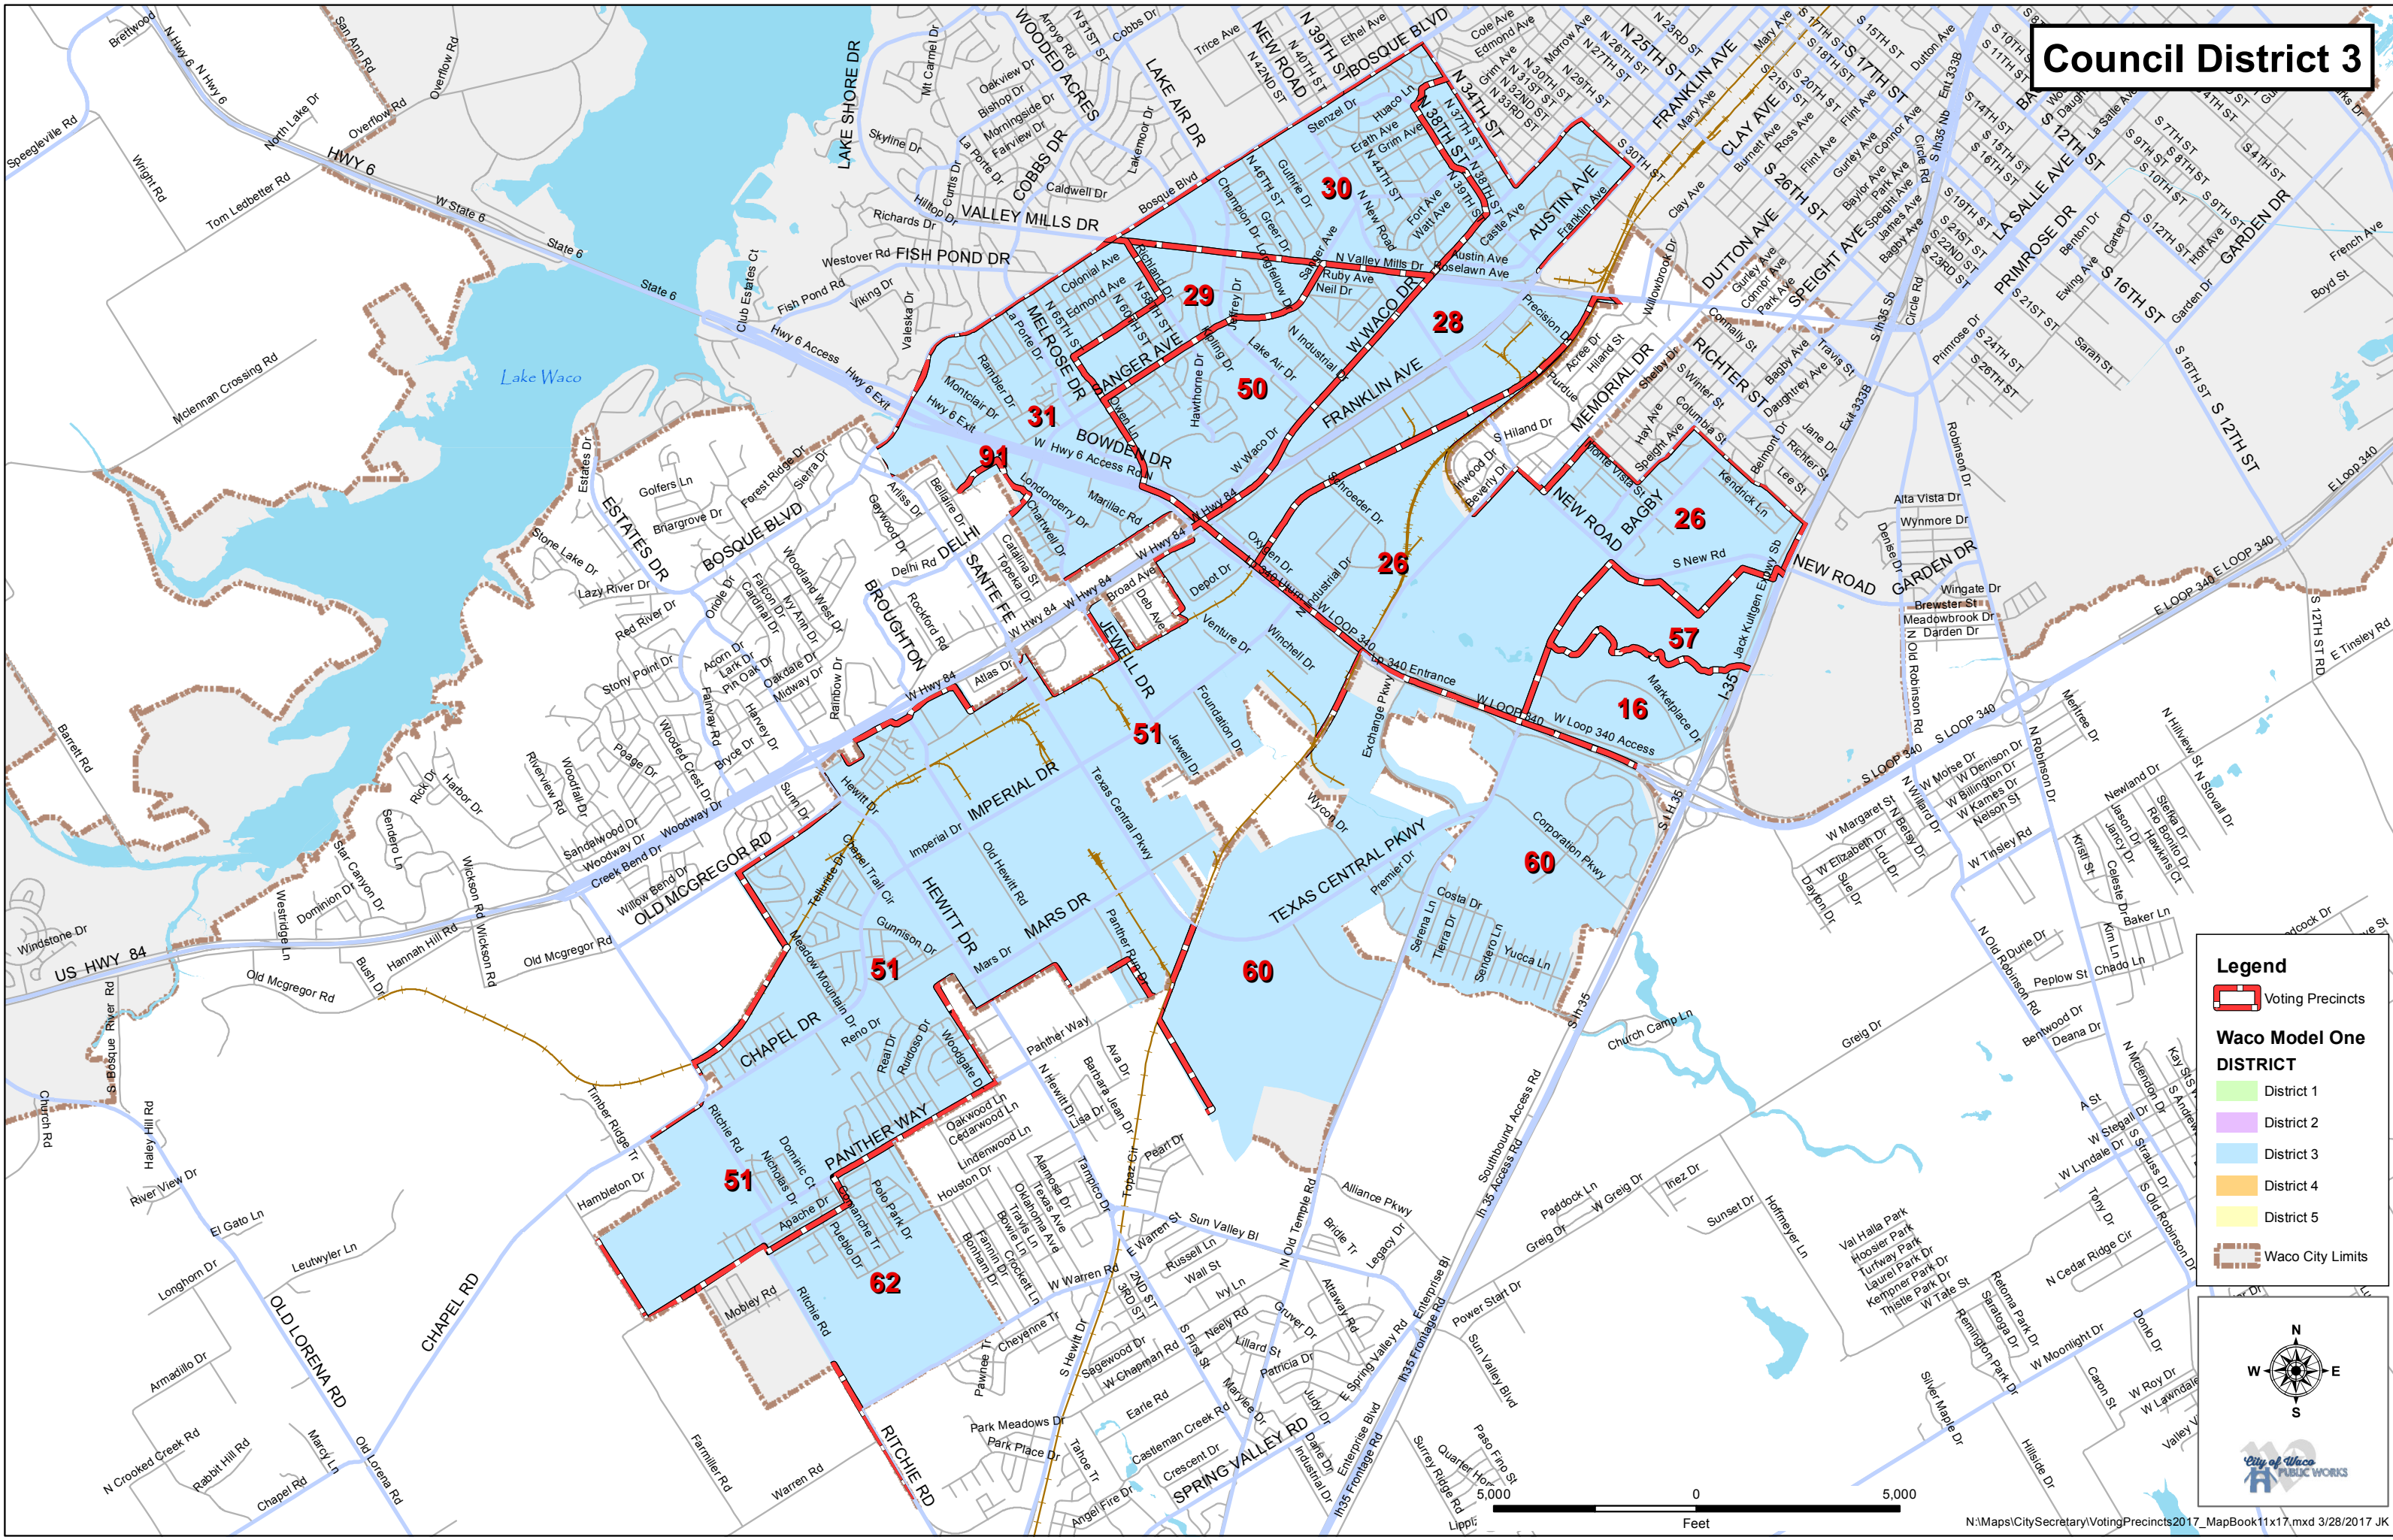

Council District 3

Legend

- Voting Precincts
- Waco Model One DISTRICT**
- District 3
- District 1
- District 2
- District 4
- District 5
- Waco City Limits

City of Waco
PUBLIC WORKS

0 5,000
Feet