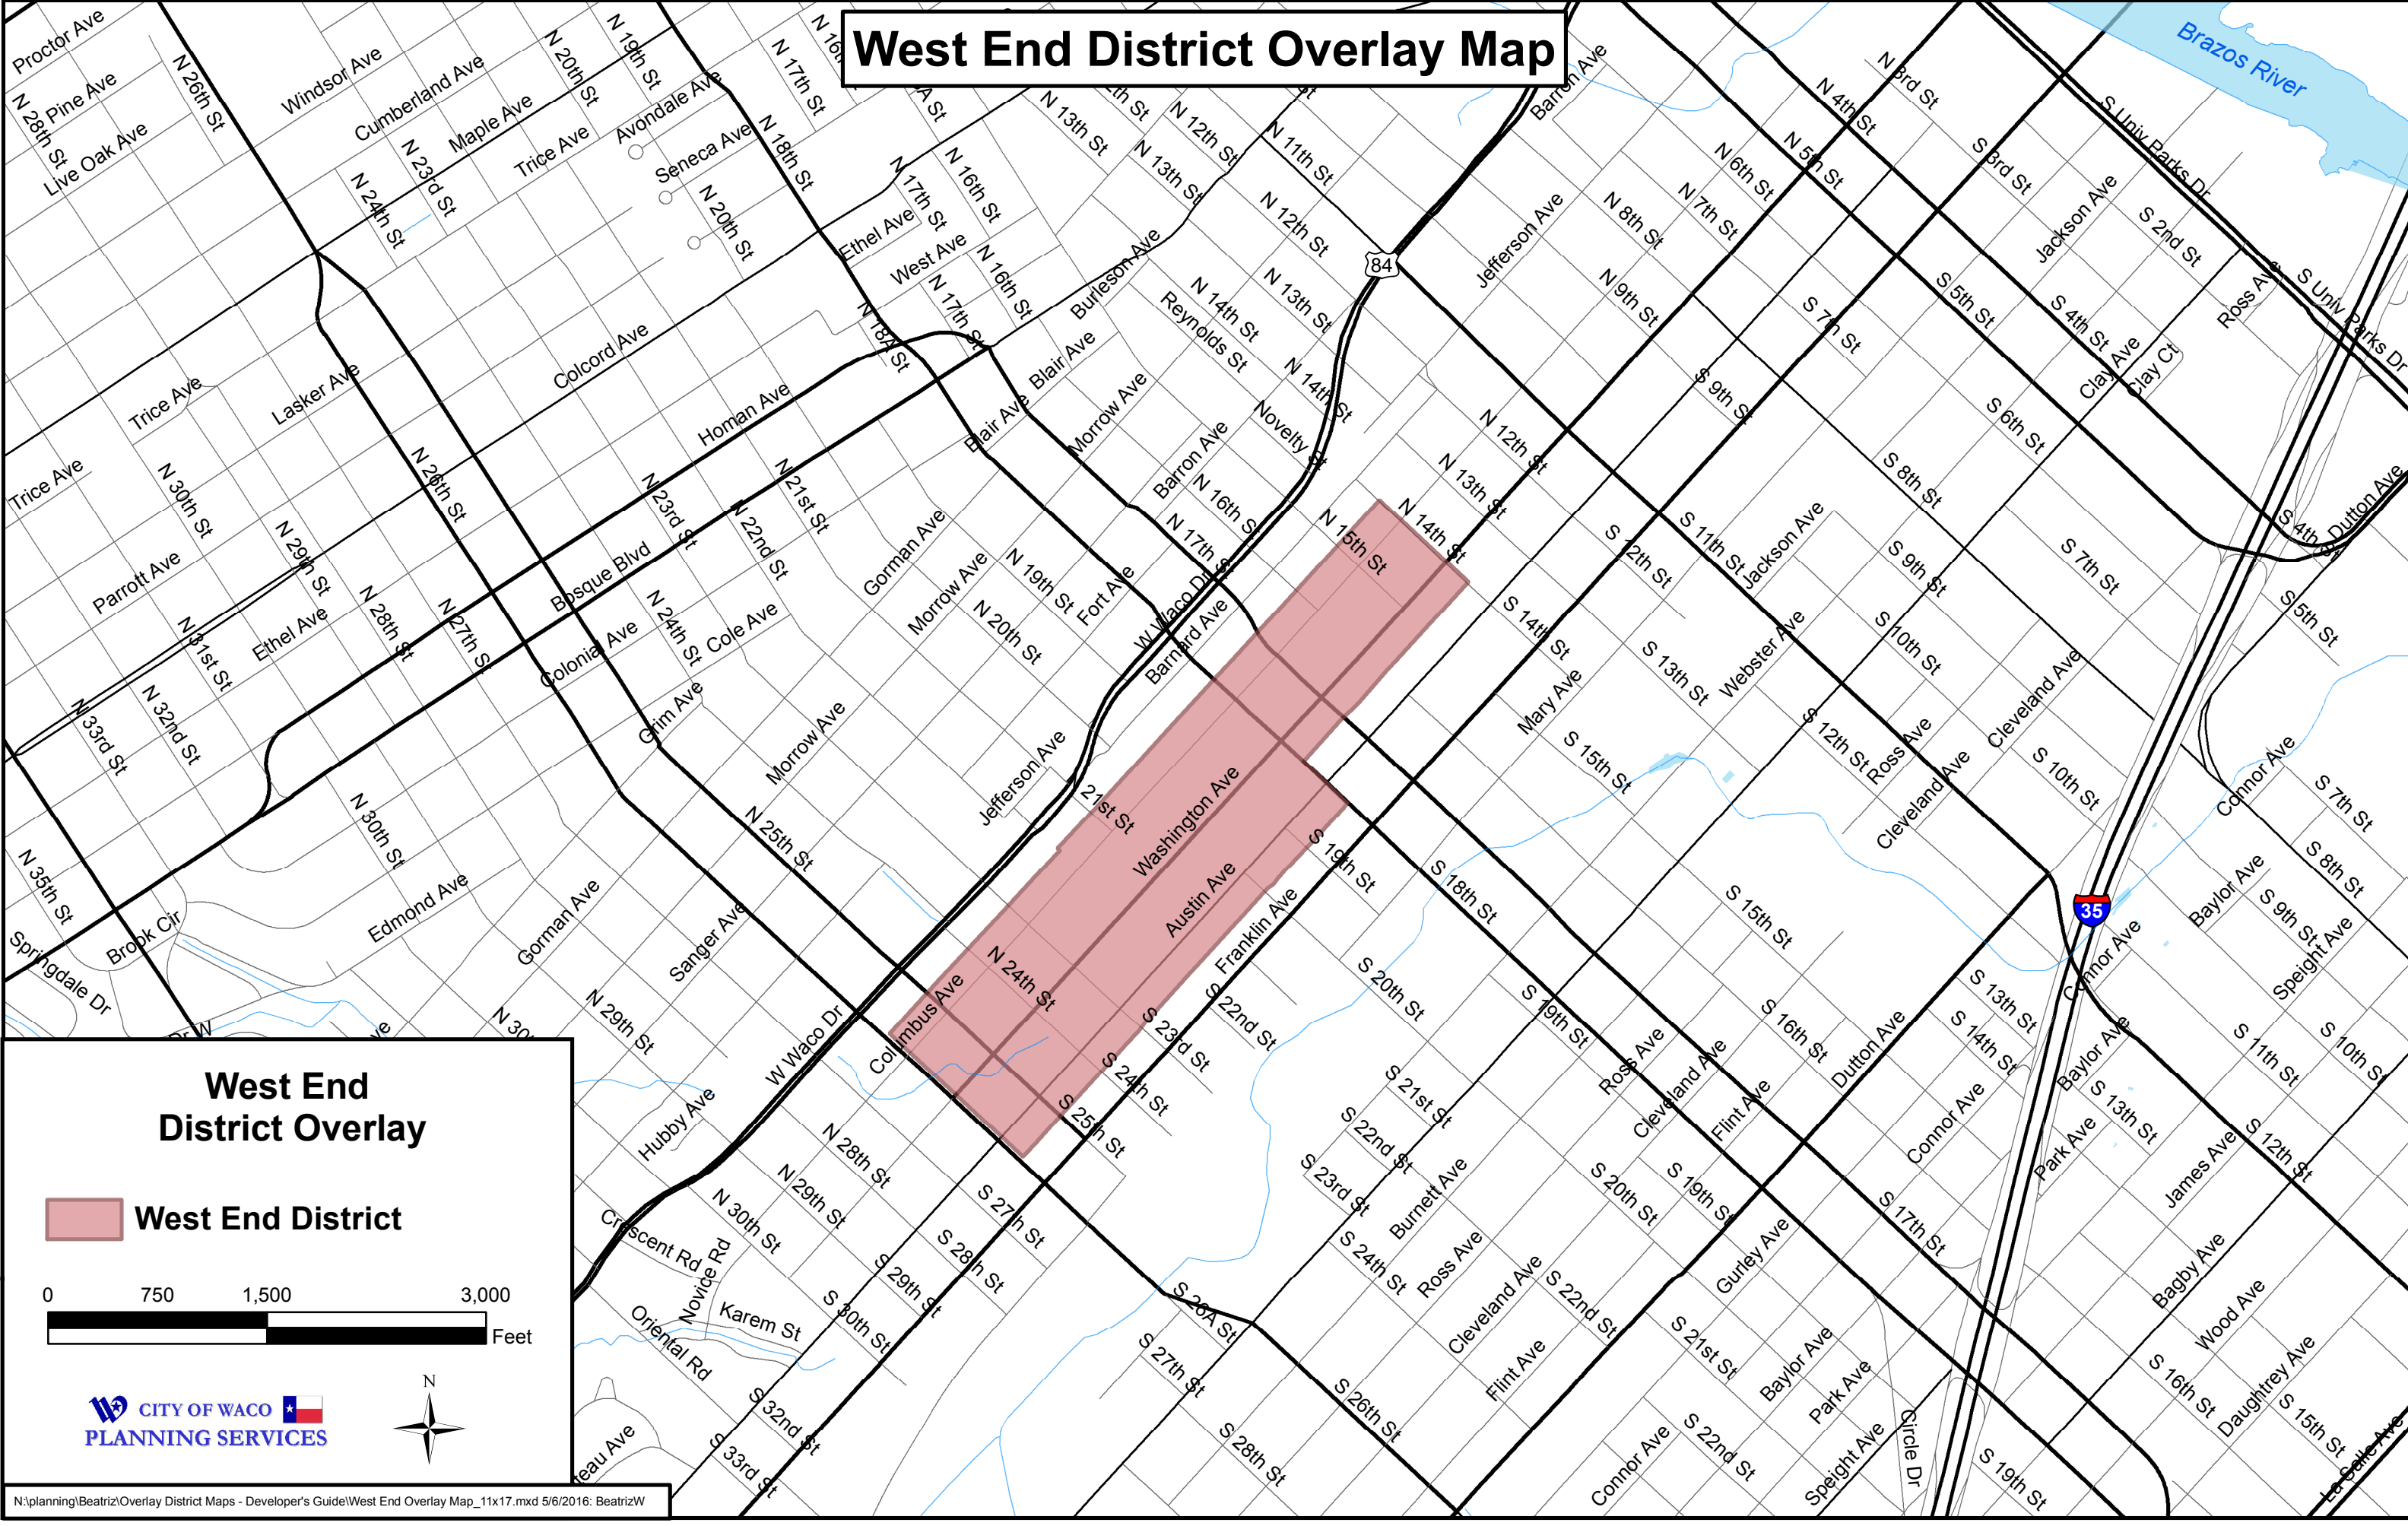

West End District Overlay Map

West End District Overlay

 West End District

 CITY OF WACO PLANNING SERVICES