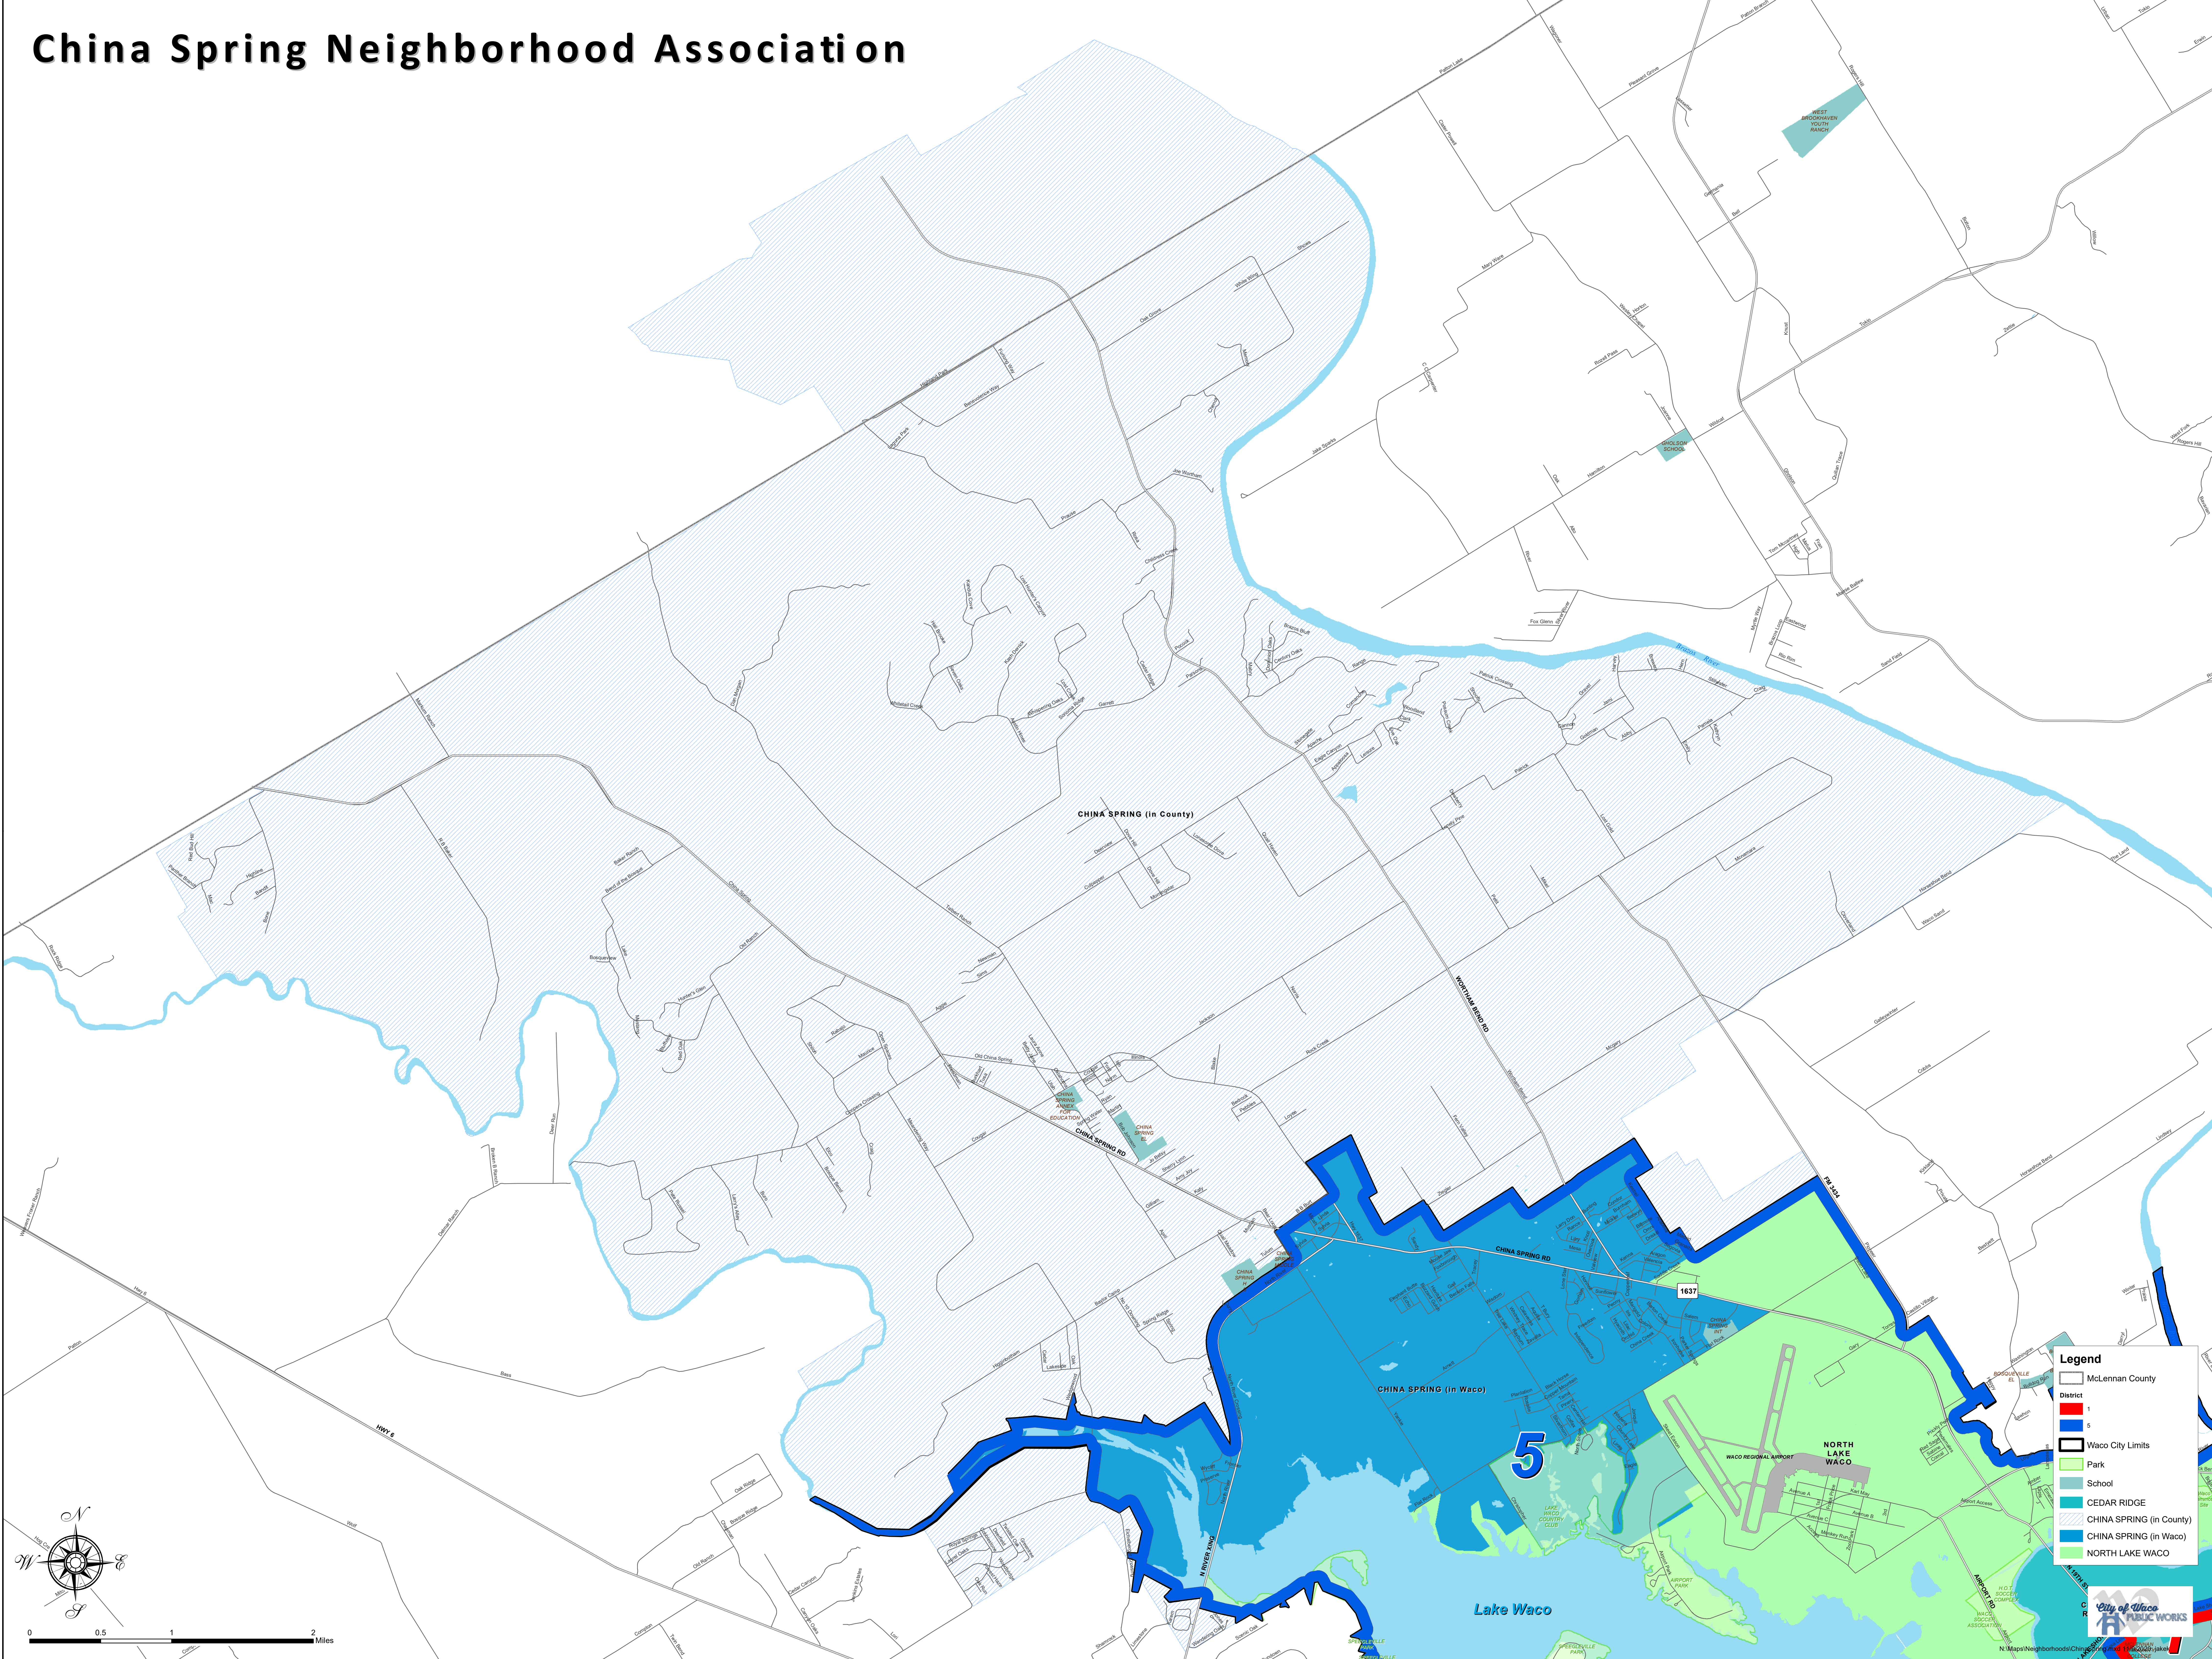

China Spring Neighborhood Association

Legend	
[Light Blue Box]	McLennan County
[Red Box]	District 1
[Dark Blue Box]	District 5
[Thick Black Line]	Waco City Limits
[Light Green Box]	Park
[Light Blue Box]	School
[Light Blue Box]	CEDAR RIDGE
[Light Blue Box]	CHINA SPRING (in County)
[Dark Blue Box]	CHINA SPRING (in Waco)
[Light Green Box]	NORTH LAKE WACO