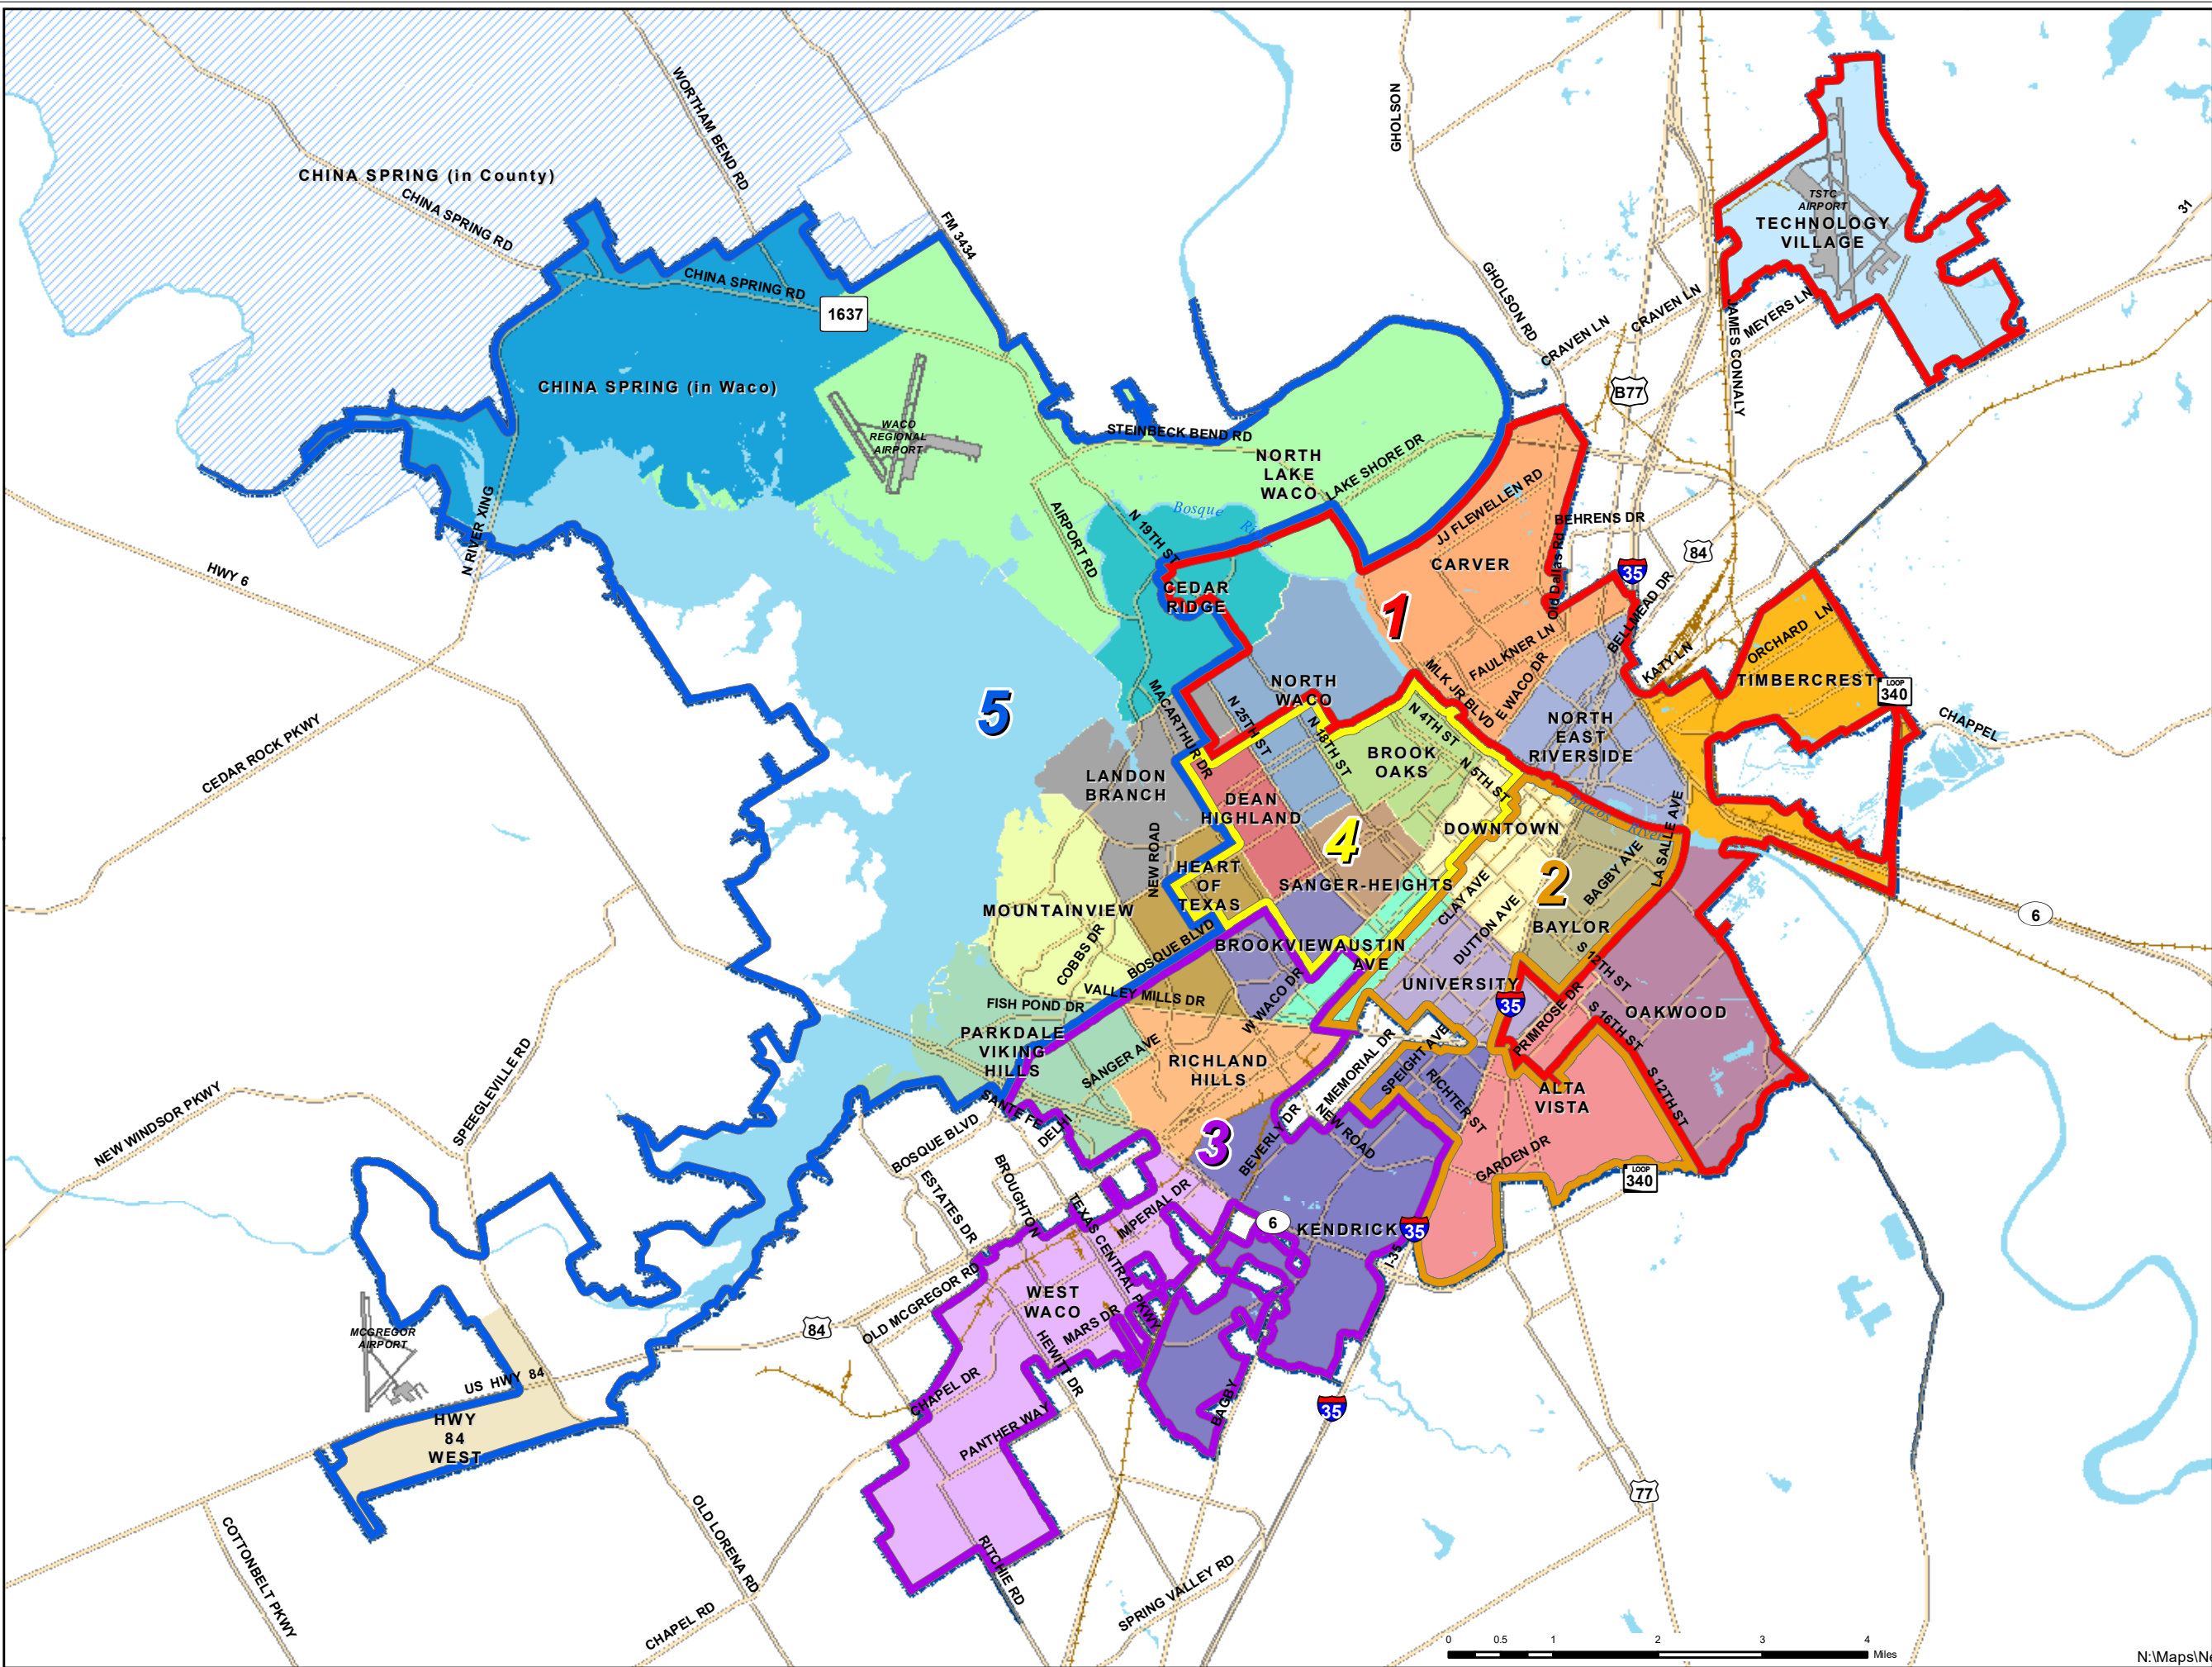

# City of Waco Neighborhood Associations

- Legend**
- McLennan County
  - District**
    - 1
    - 2
    - 3
    - 4
    - 5
  - ALTA VISTA
  - AUSTIN AVE
  - BAYLOR
  - BRAZOS
  - BROOK OAKS
  - BROOKVIEW
  - CARVER
  - CEDAR RIDGE
  - CHINA SPRING (in County)
  - CHINA SPRING (in Waco)
  - DEAN HIGHLAND
  - DOWNTOWN
  - HEART OF TEXAS
  - HWY 84 WEST
  - KENDRICK
  - LANDON BRANCH
  - MOUNTAINVIEW
  - NORTH EAST RIVERSIDE
  - NORTH LAKE WACO
  - NORTH WACO
  - OAKWOOD
  - PARKDALE VIKING HILLS
  - RICHLAND HILLS
  - SANGER-HEIGHTS
  - TECHNOLOGY VILLAGE
  - TIMBERCREST
  - UNIVERSITY
  - WEST WACO