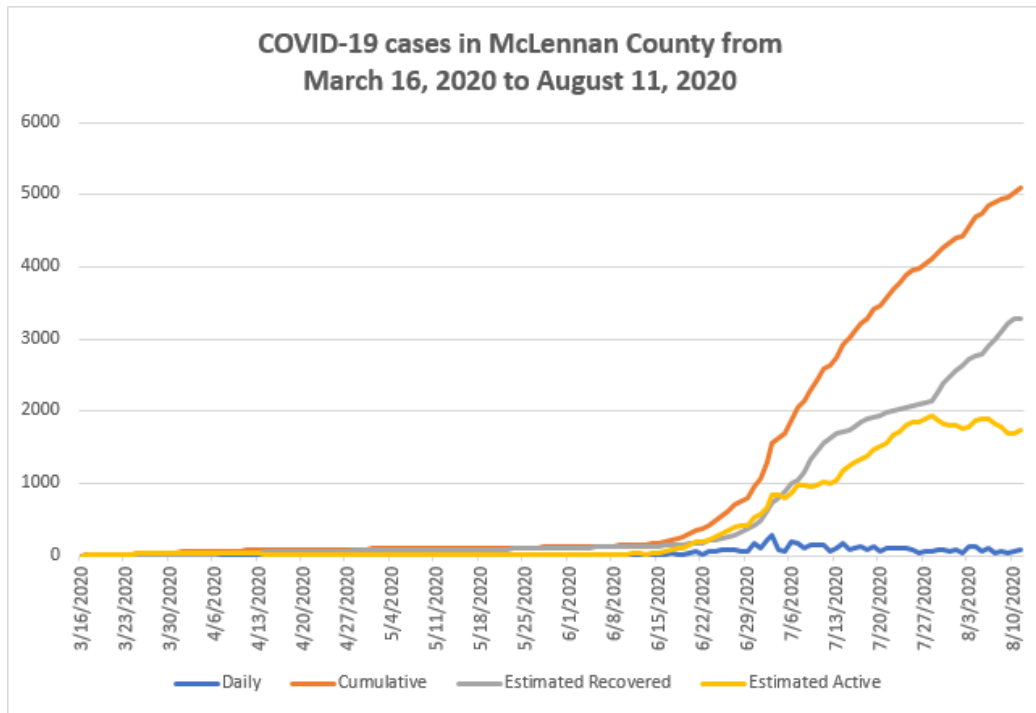

## Waco-McLennan County Public Health District Announces 75 New Cases of COVID-19 One Additional Death Due to COVID-19

(August 11, 2020) The Waco-McLennan County Public Health District is saddened to announce a fatality attributed to COVID-19 in McLennan County, bringing the total number of deaths to 65. The 65th death was of a white male, age 72.

Seventy-five new cases of COVID-19 are confirmed as of today, bringing the total number of cases to date to 5,106. There are 1,748 estimated active cases, and 3,293 estimated cases who have recovered. Fifty cases are hospitalized. Of the 50 hospitalized, 31 cases are McLennan County residents. Eleven cases are on ventilators.

### Age groups for today's release:

1 case is in the under 1 age range.  
6 cases are in the 1-10 age range.  
8 cases are in the 11-19 age range.  
18 cases are in the 20-29 age range.  
14 cases are in the 30-39 age range.  
14 cases are in the 40-49 age range.  
4 cases are in the 50-59 age range.

4 cases are in the 60-64 age range.  
3 cases are in the 65-69 age range.  
0 cases are in the 70-74 age range.  
0 cases are in the 75-79 age range.  
3 cases are in the 80 and above age range.  
0 cases are of an unknown age.