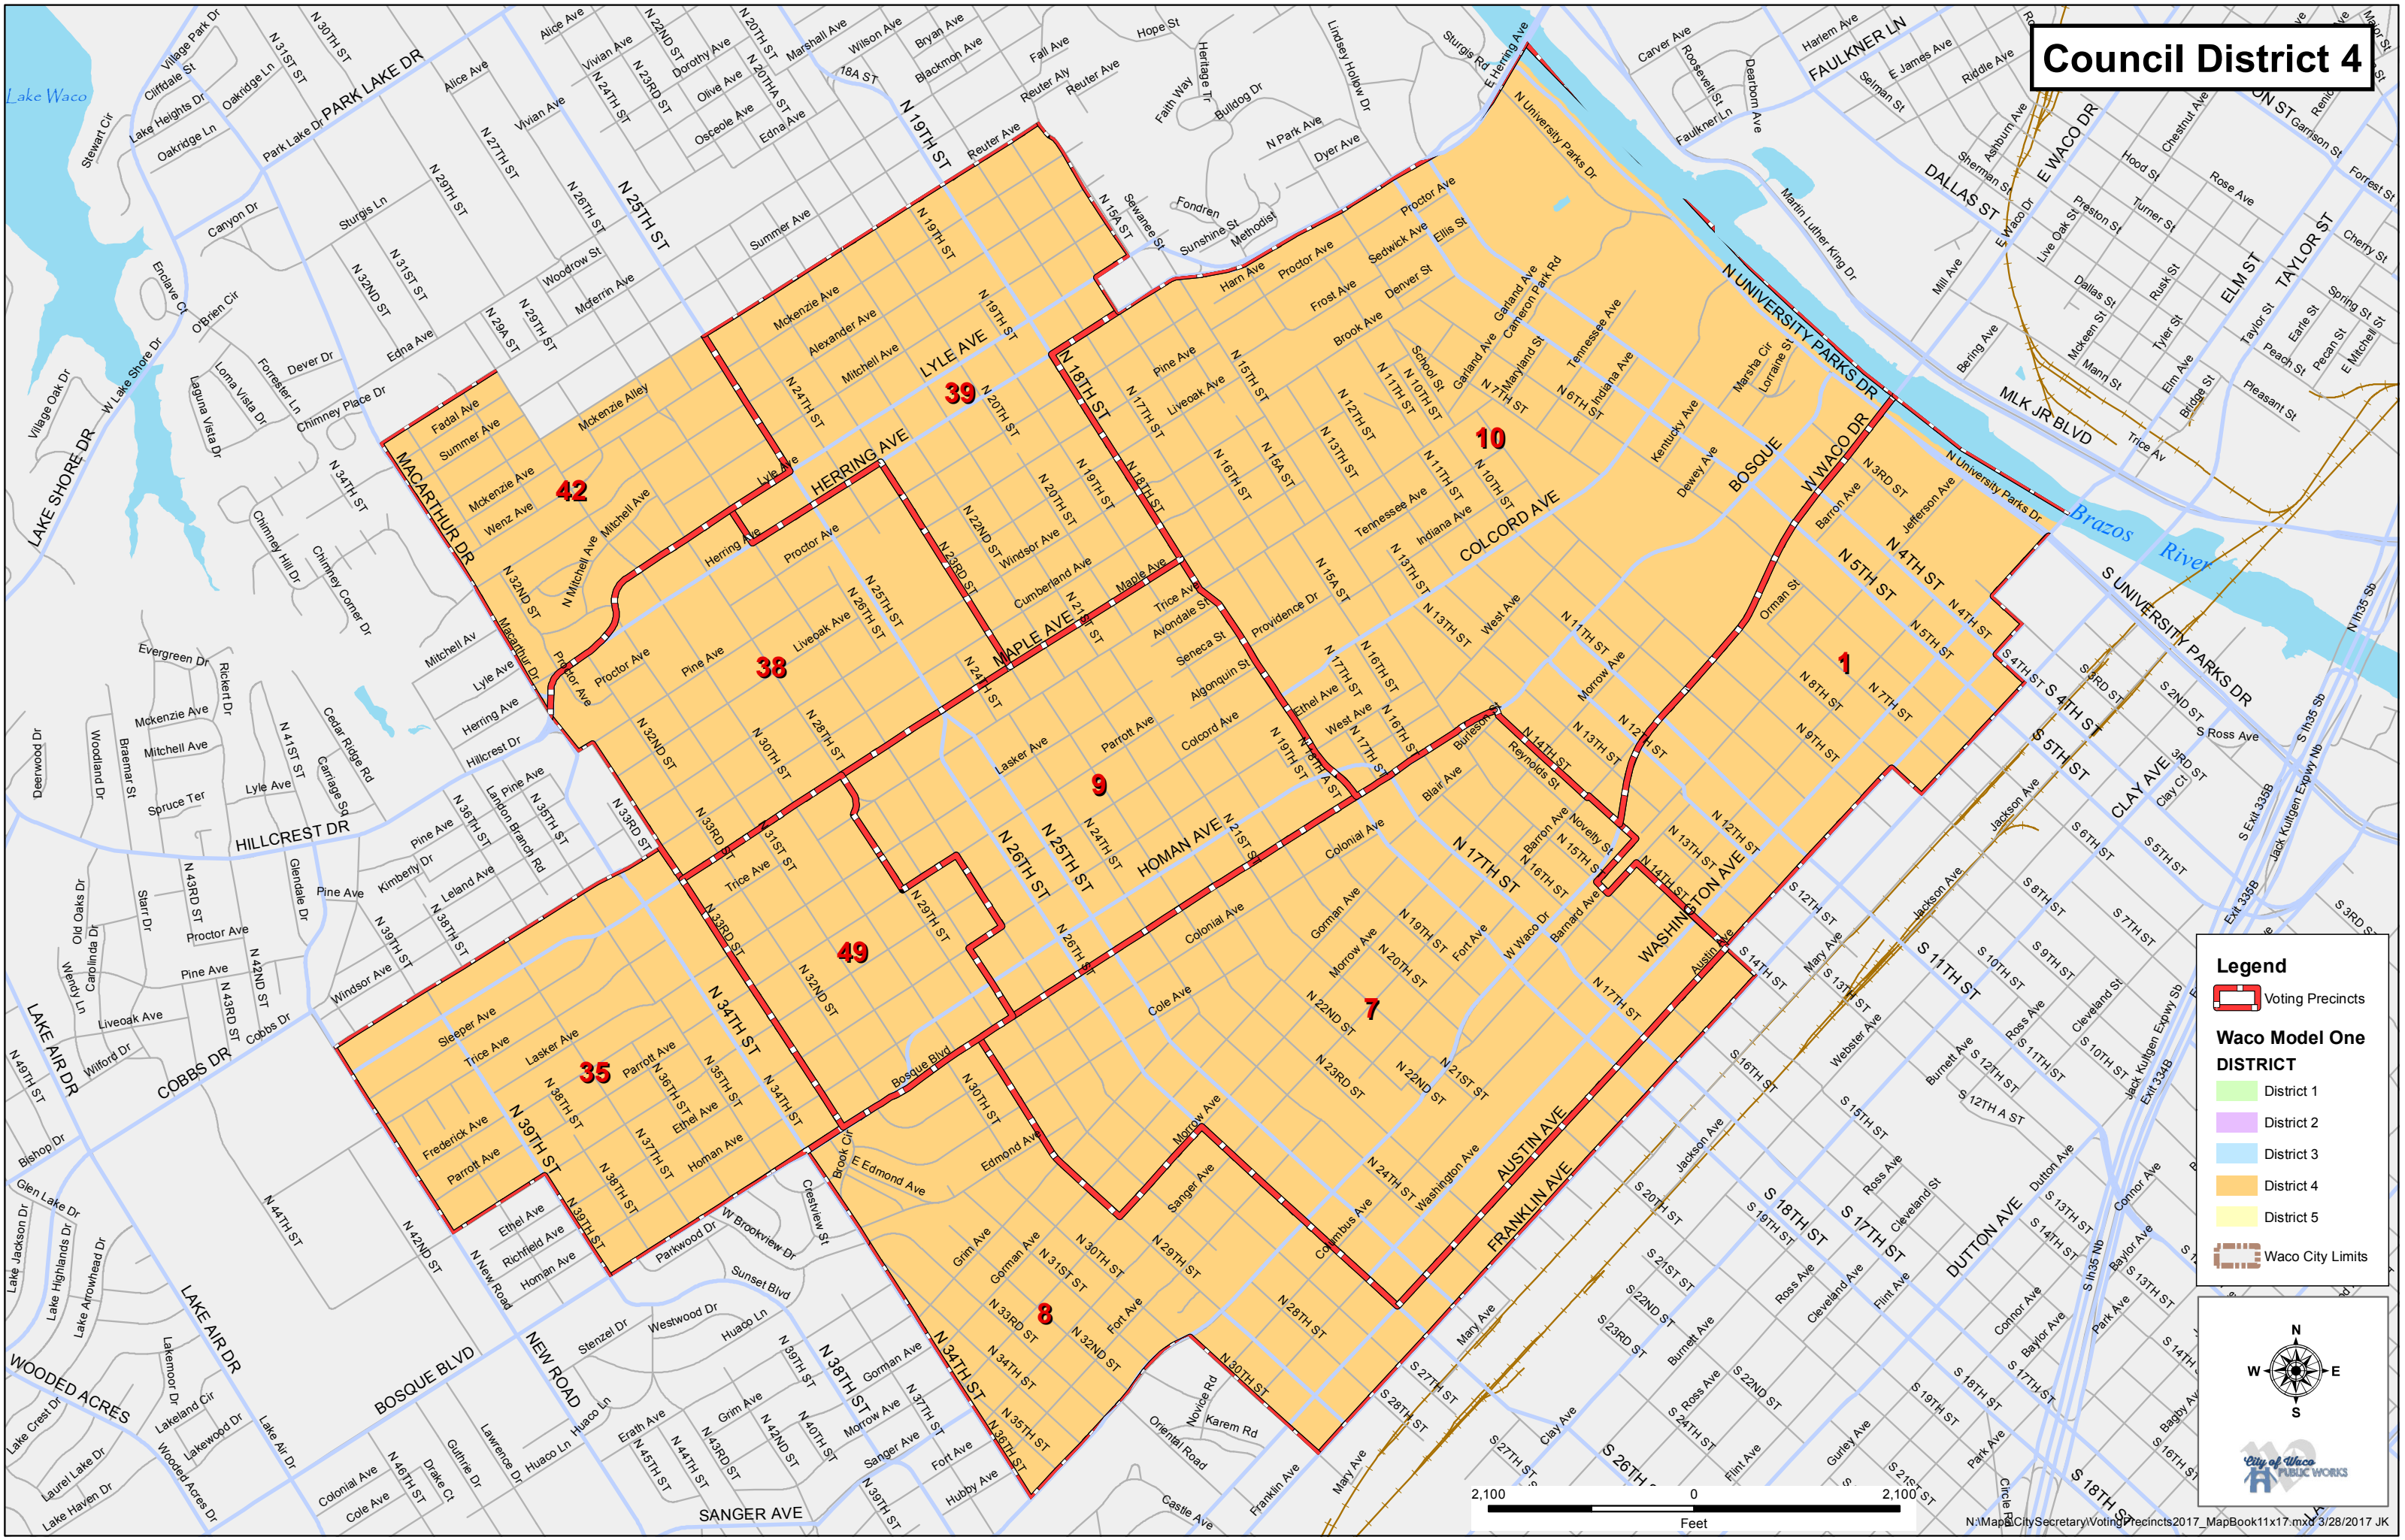

# Council District 4

**Legend**

- Voting Precincts
- Waco Model One DISTRICT**
  - District 1
  - District 2
  - District 3
  - District 4
  - District 5
- Waco City Limits