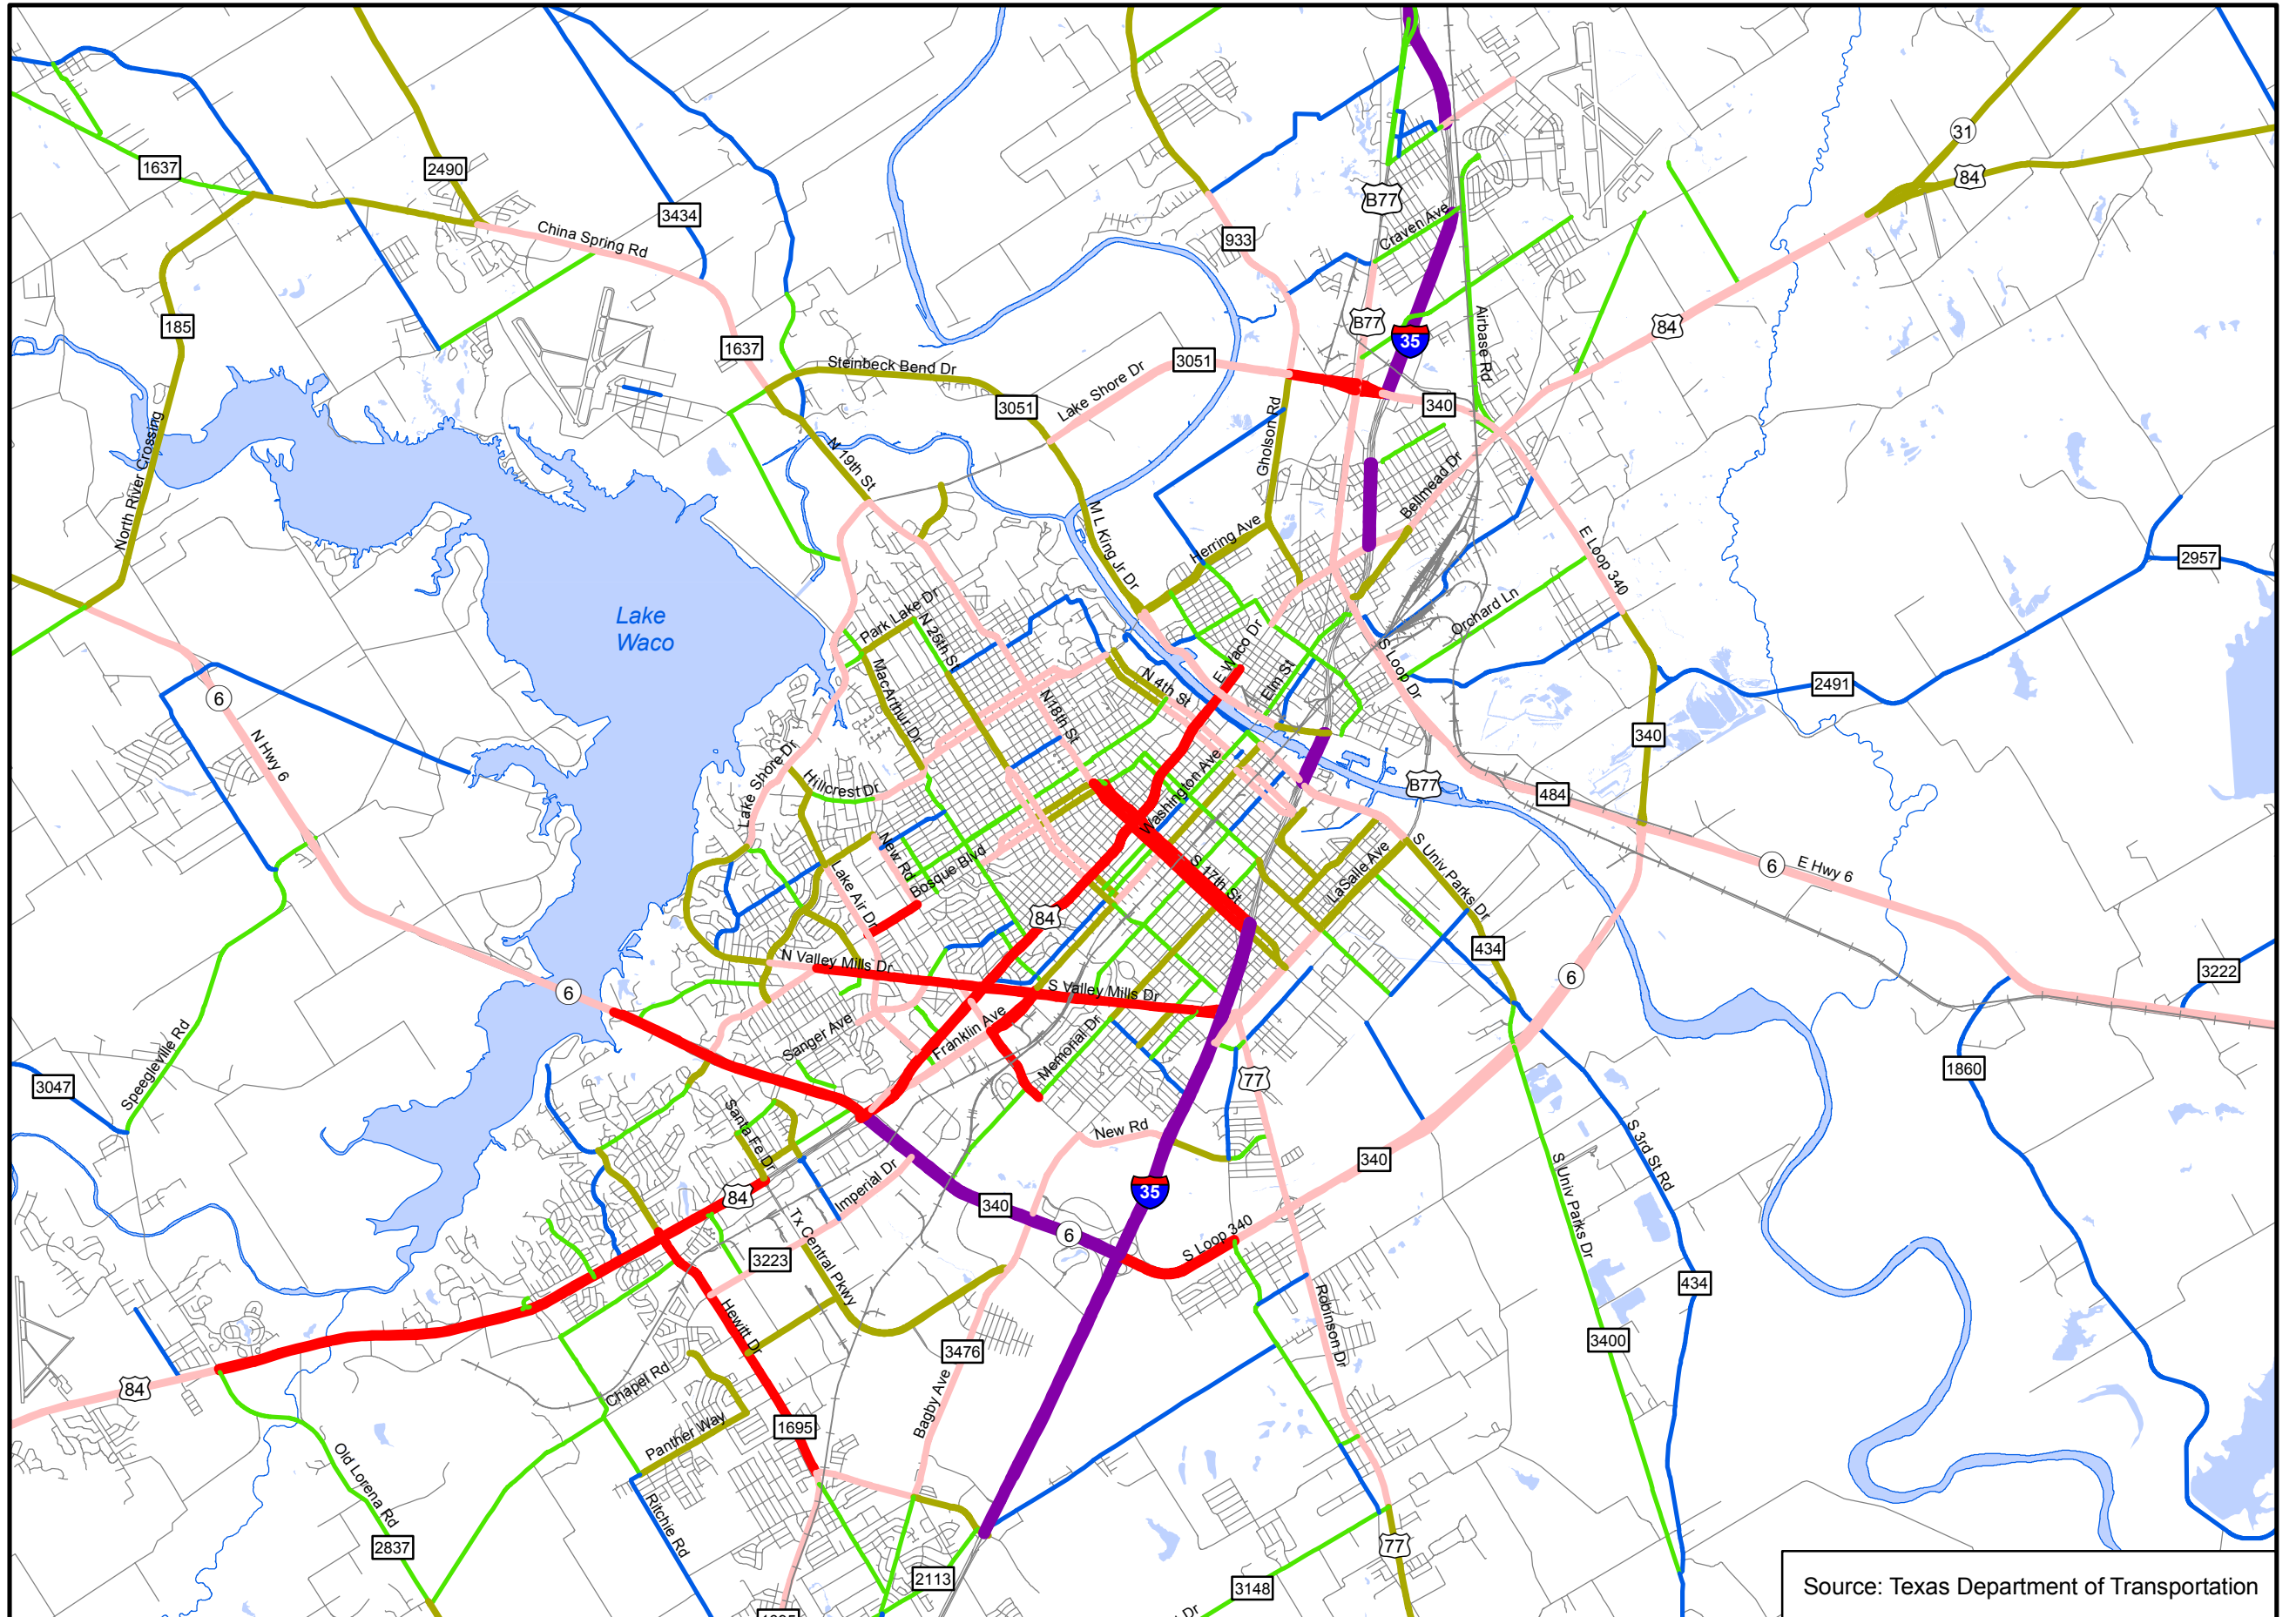

2010 Daily Counts

- Less than 2000
- 2001 to 5000
- 5001 to 10000
- 10001 to 20000
- 20001 to 50000
- Greater than 50000
- No Data or Counts

January, 2012

2010 Daily Traffic Volume Waco Metropolitan Area

Source: Texas Department of Transportation