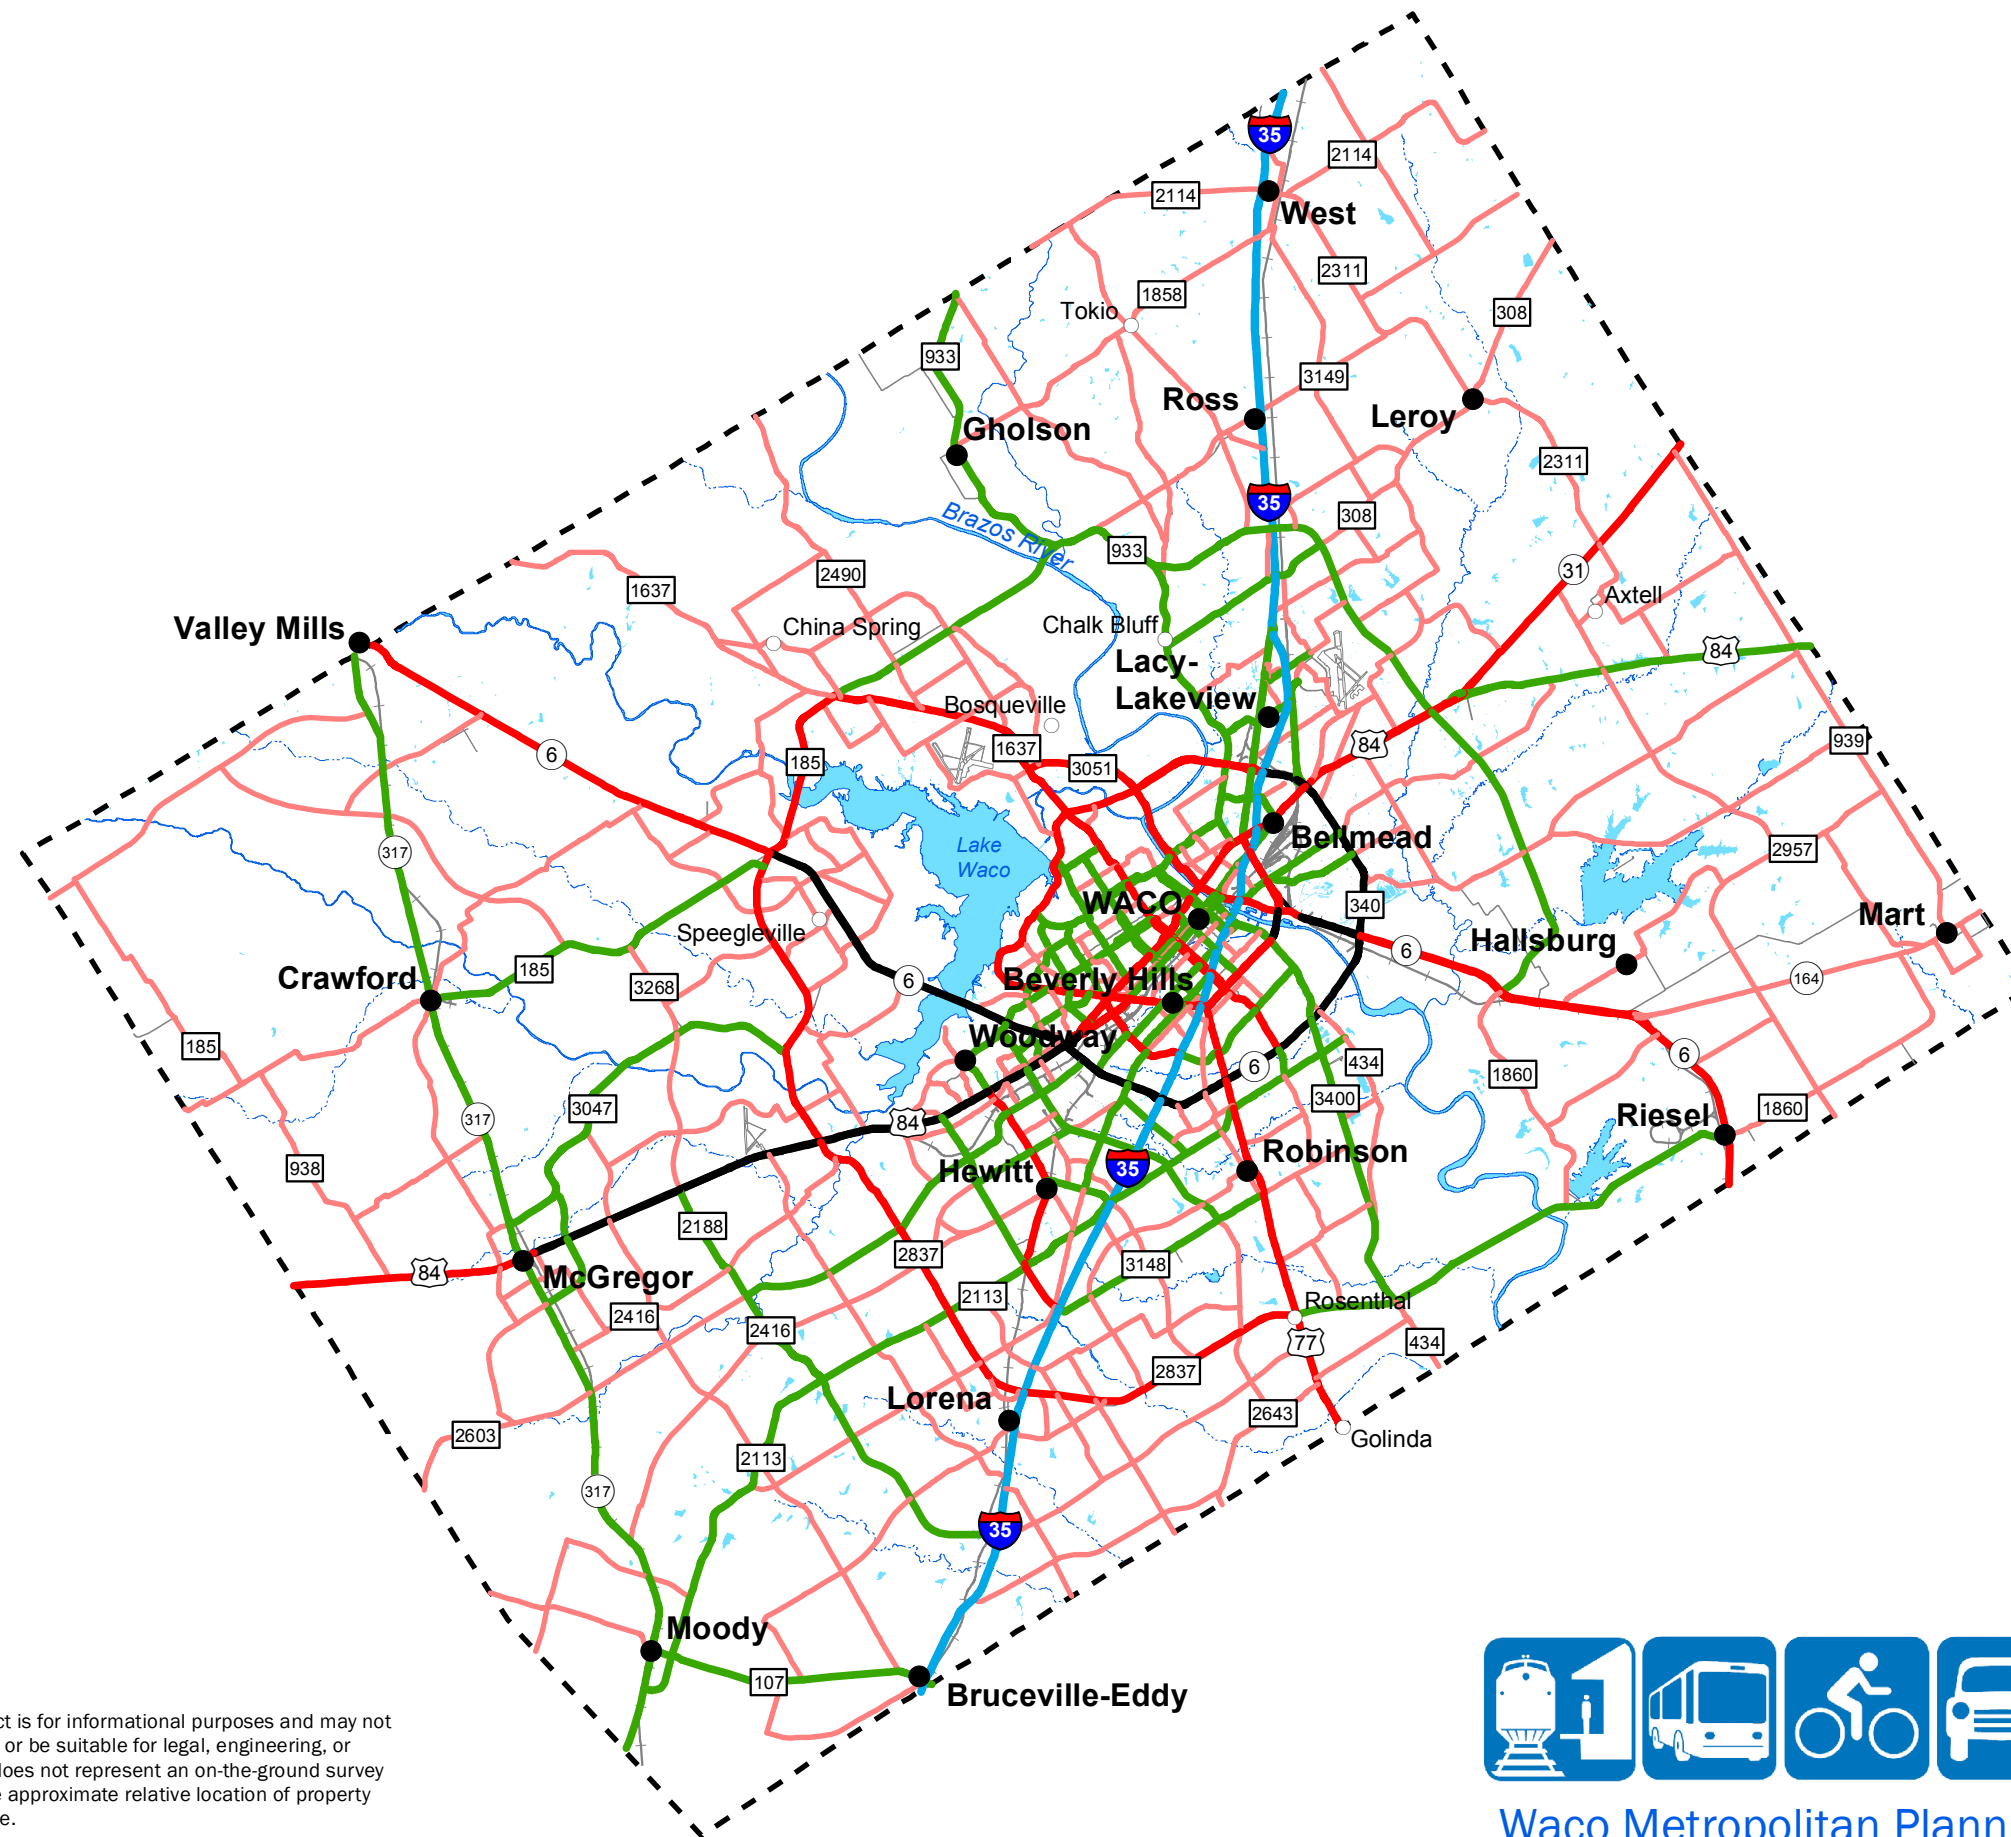

thoroughfare classifications

-  Interstate
-  Other Freeways
-  Principal Arterials
-  Minor Arterials
-  Collectors
-  waco metropolitan area

february, 2015

**Waco Regional Thoroughfare Plan
Thoroughfare Classifications**

Disclaimer: This product is for informational purposes and may not have been prepared for or be suitable for legal, engineering, or surveying purposes. It does not represent an on-the-ground survey and represents only the approximate relative location of property boundaries, if applicable.

Waco Metropolitan Planning Organization