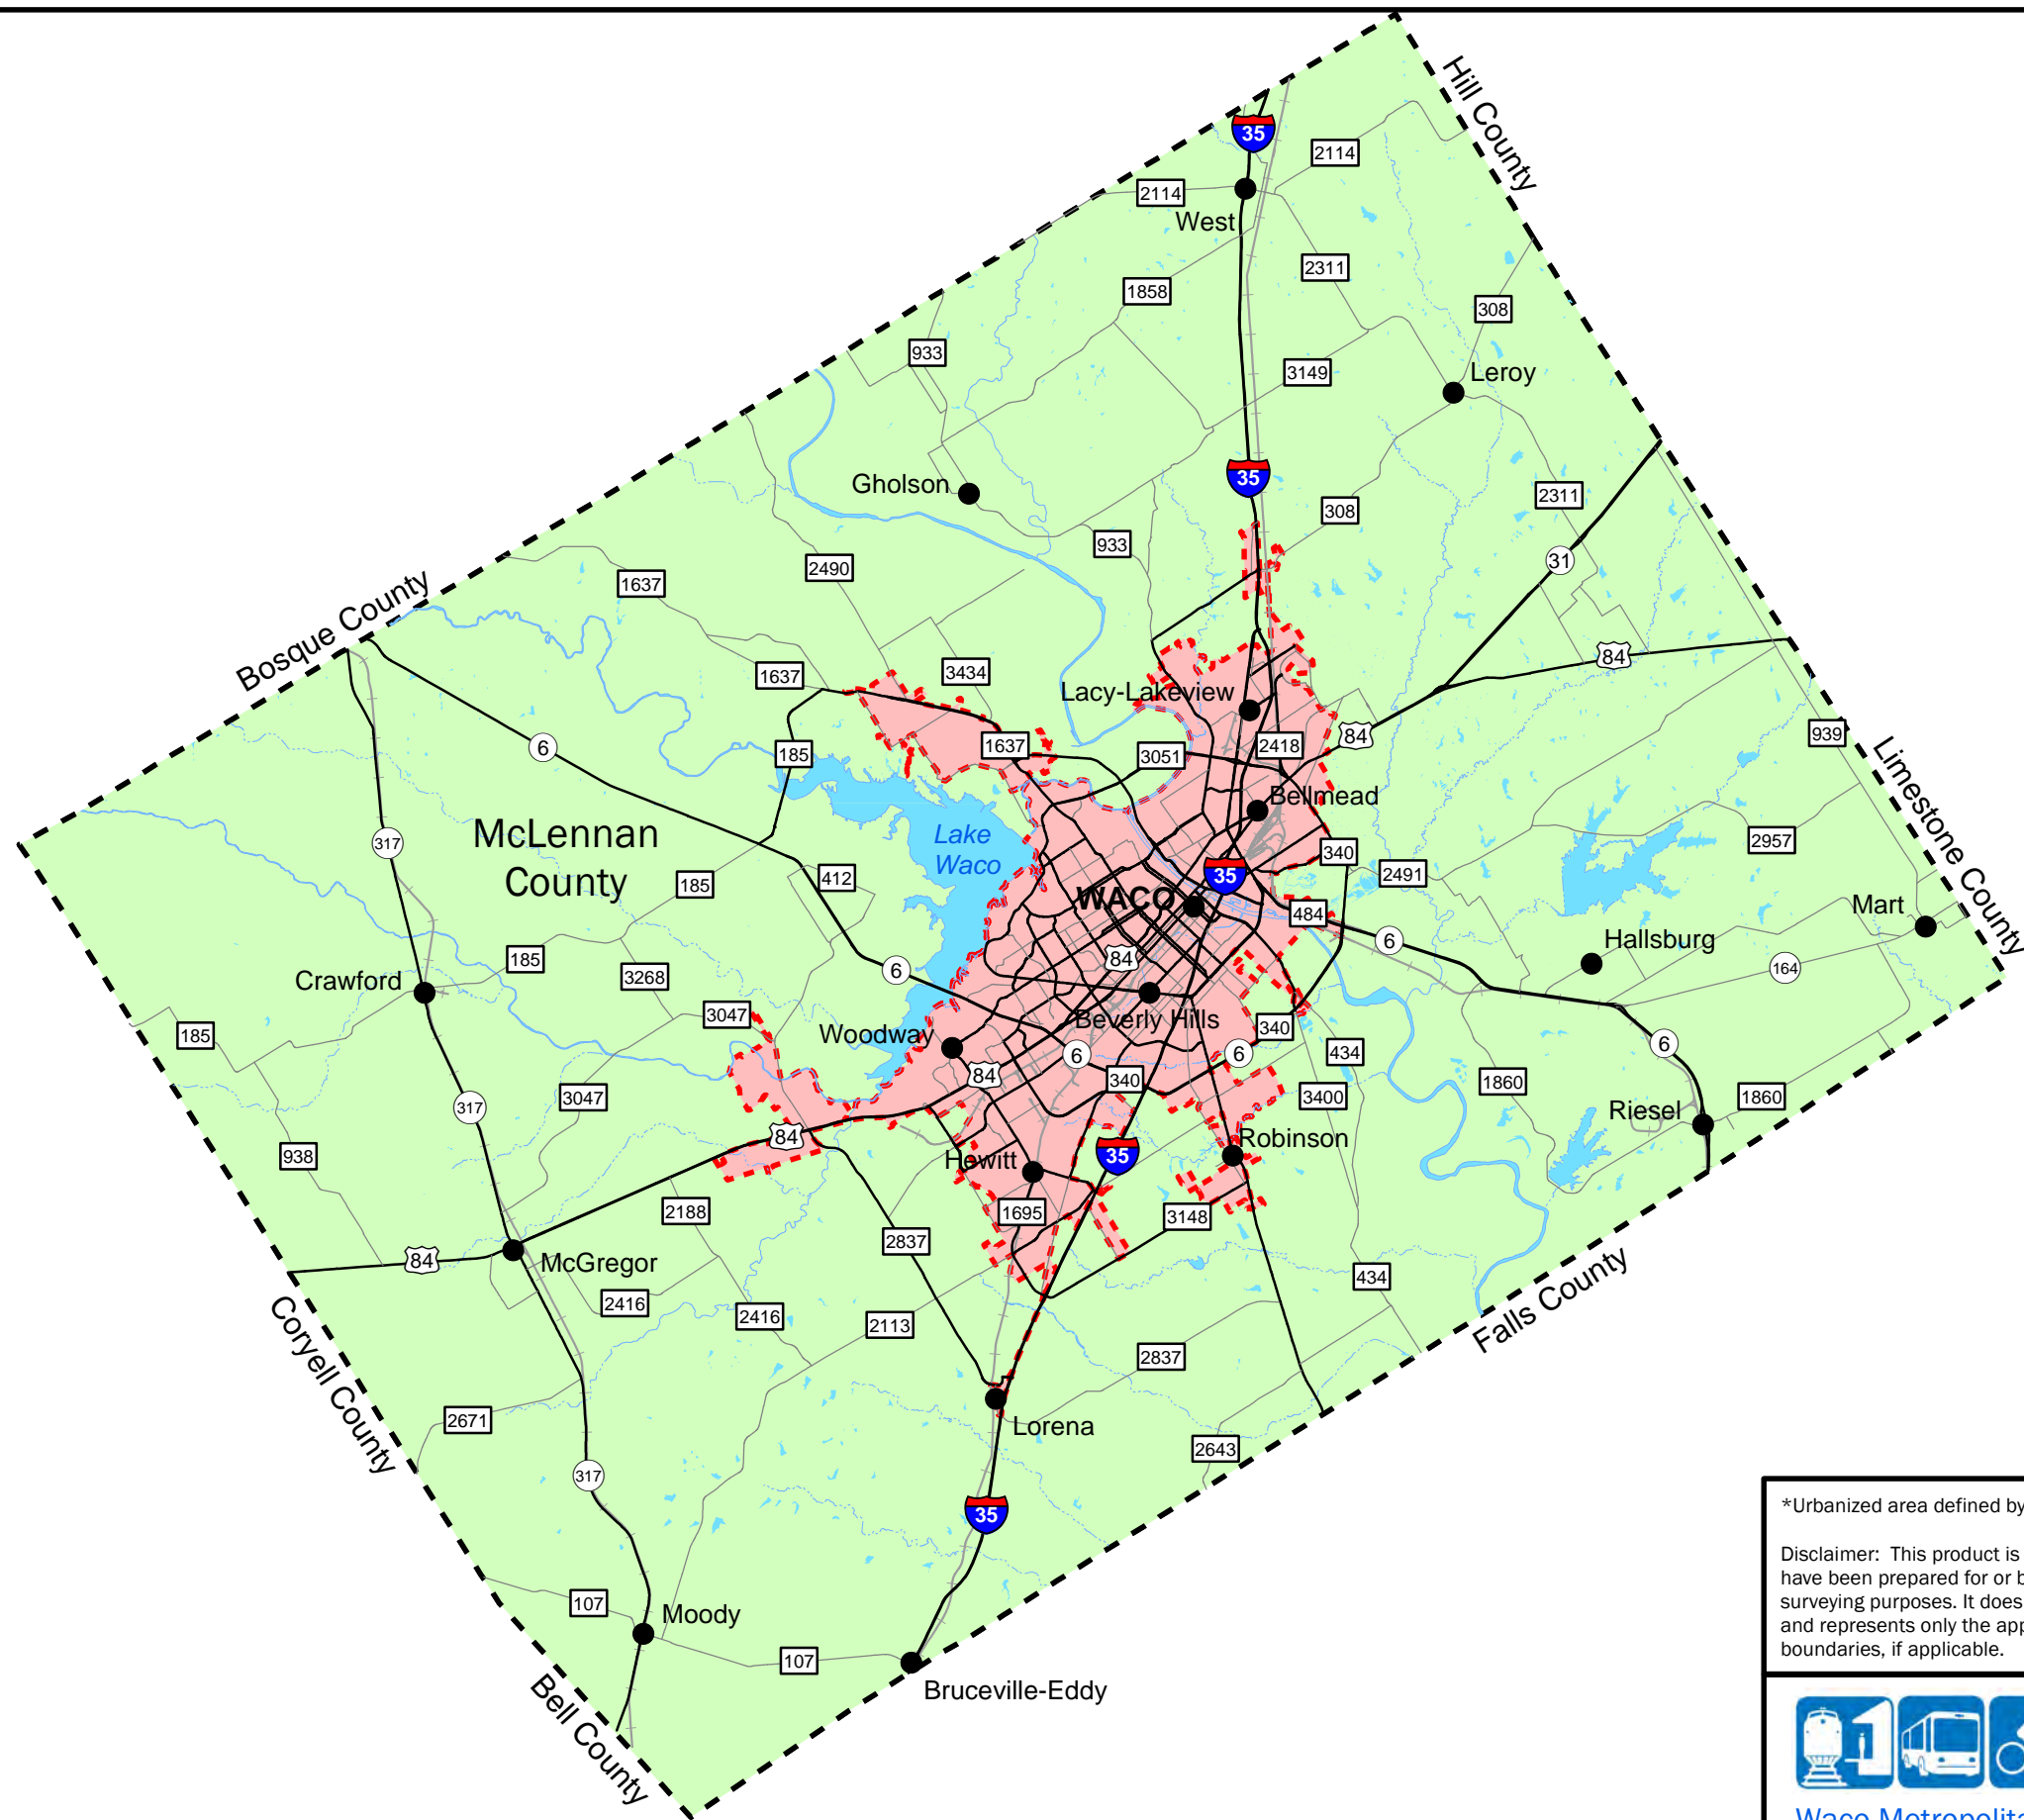

-  Waco Urbanized Area*
-  Waco Metropolitan Area

November 2019

Map 1.1
Waco Metropolitan & Urbanized Areas

*Urbanized area defined by the US Census Bureau

Disclaimer: This product is for informational purposes and may not have been prepared for or be suitable for legal, engineering, or surveying purposes. It does not represent an on-the-ground survey and represents only the approximate relative location of property boundaries, if applicable.

Waco Metropolitan Planning Organization