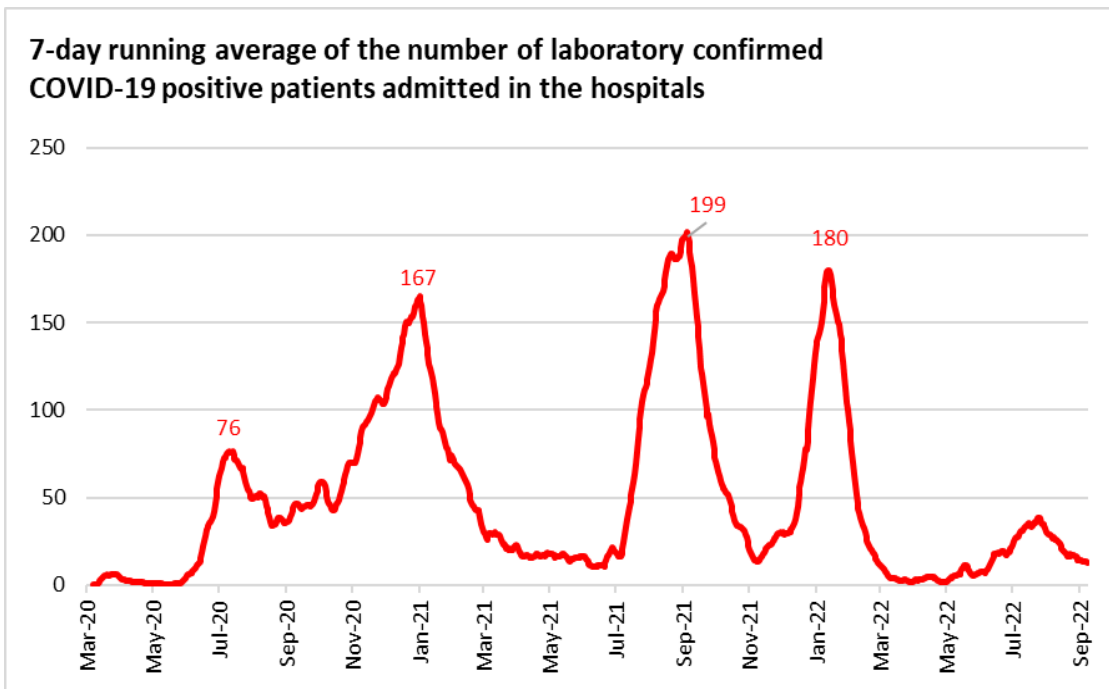

COVID-19 Status Report

September 17-23, 2022

KEY METRICS

COVID-19 Community Threat Level

Low

Total Cases

80,175

Total Fatalities

899

Vaccines Administered

338,553

Hospitalization Rate in TSA M

2.26%

	September 10-16, 2022	September 17-23, 2022	Percent Change from previous week to this week
REPORTED CASES			
New Cases	450	341	-31%
Confirmed Cases	180	149	
Probable Cases	270	192	
7-day average number of cases per day	61	44	-39%
7-day incidence rate per 100k per day	24	17	-41%
HOSPITAL ADMISSIONS AND FATALITIES			
7-day average number of Lab confirmed COVID-19 patients admitted in the hospitals	14	13	-7%
New Fatalities	0	0	No change

*Testing data and positivity rate can be found on the [COVIDWaco.com](https://www.COVIDWaco.com) website.

COVID-19 Status Report

September 17-23, 2022

TRENDS GRAPHS

Additional data can be found on covidwaco.com