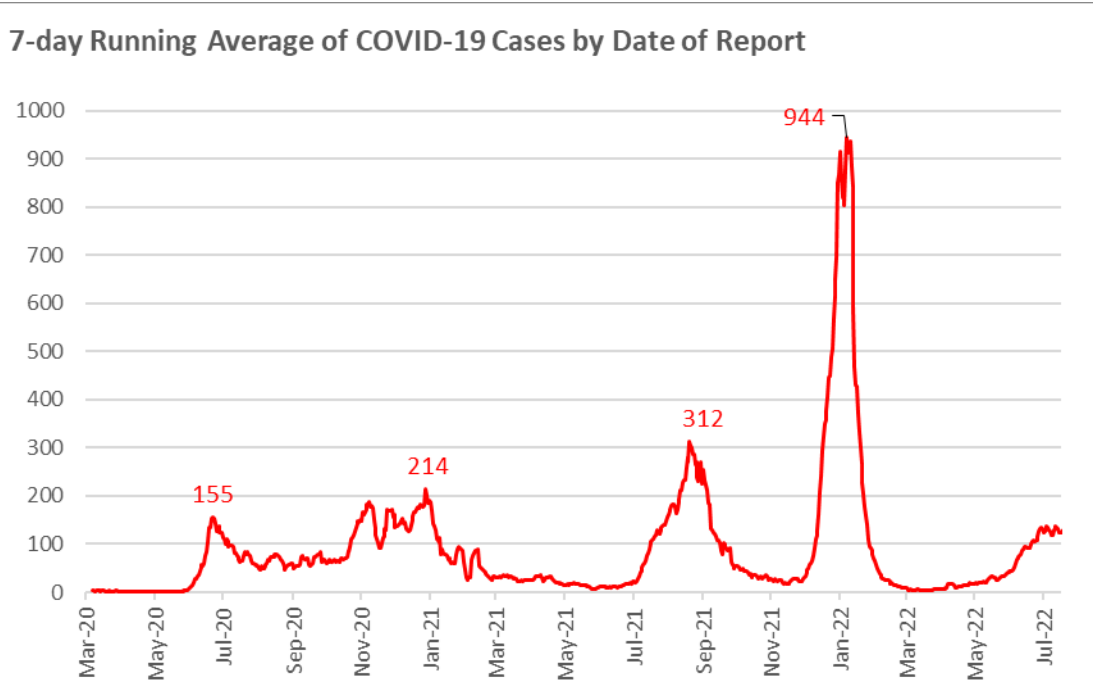

COVID-19 Status Report

September 17-23, 2022

KEY METRICS

COVID-19 Community Threat Level

Low

Total Cases

80,175

Total Fatalities

899

Vaccines Administered

338,553

Hospitalization Rate in TSA M

2.26%

	September 10-16, 2022	September 17-23, 2022	Percent Change from previous week to this week
REPORTED CASES			
New Cases	450	341	-31%
Confirmed Cases	180	149	
Probable Cases	270	192	
7-day average number of cases per day	61	44	-39%
7-day incidence rate per 100k per day	24	17	-41%
HOSPITAL ADMISSIONS AND FATALITIES			
7-day average number of Lab confirmed COVID-19 patients admitted in the hospitals	14	13	-7%
New Fatalities	0	0	No change

*Testing data and positivity rate can be found on the [COVIDWaco.com](https://www.COVIDWaco.com) website.

COVID-19 Status Report

September 17-23, 2022

TRENDS GRAPHS

Additional data can be found on covidwaco.com