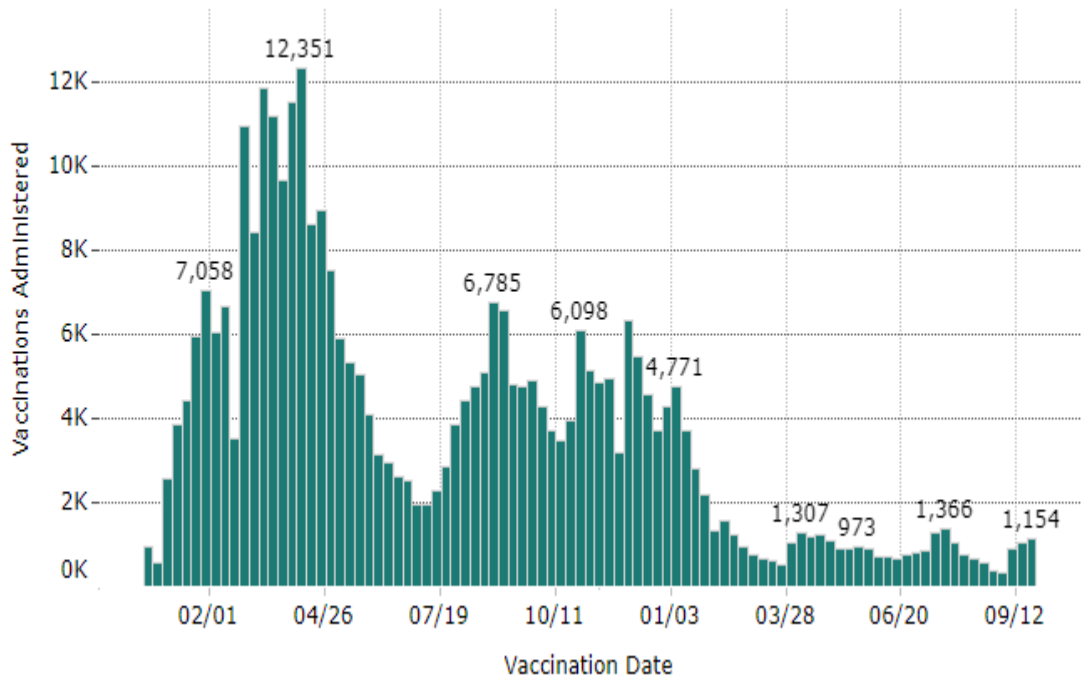

Vaccinations by Week in McLennan County