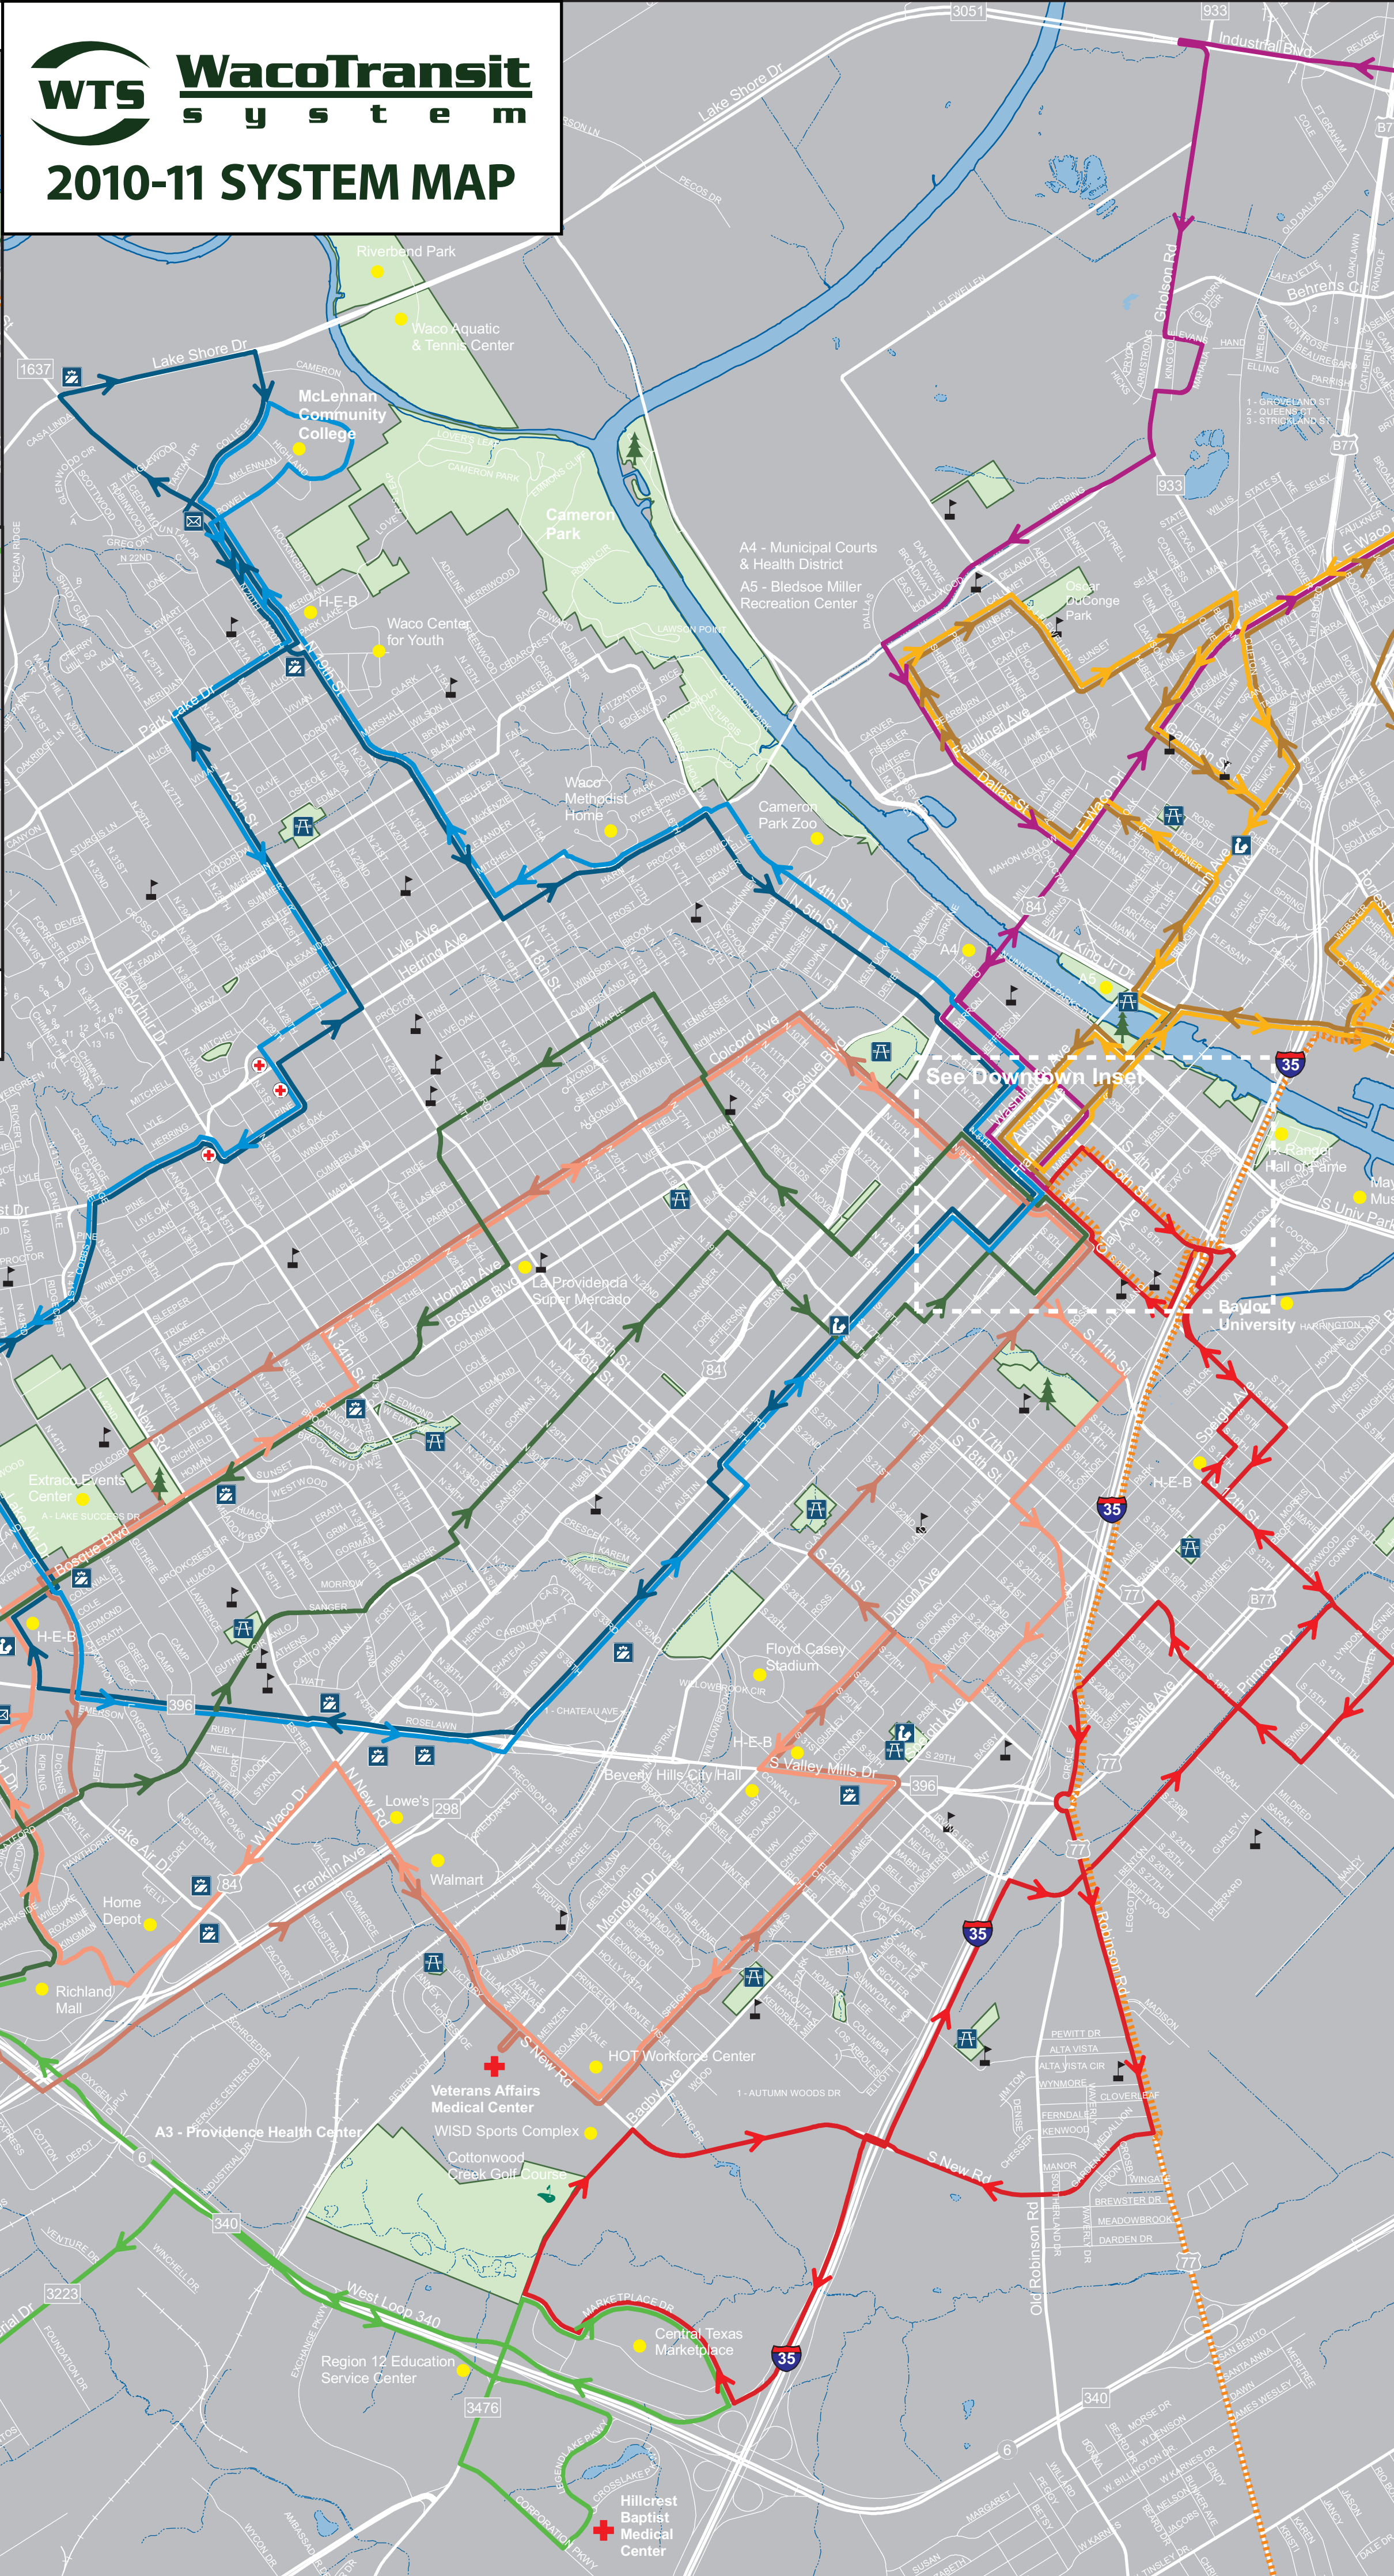

WTS WacoTransit system
2010-11 SYSTEM MAP

Downtown Inset

**Hewitt/
West Waco Inset**

Waco/Marlin/Sanderson Farms

See Hewitt/West Waco Inset

See TSTC Inset

See Downtown Inset

- Hospitals
- Medical Clinics
- Regional Parks
- Neighborhood Parks
- Post Offices
- Libraries
- Shopping Centers
- Schools

- Route 1 - MCC / Valley Mills
- Route 2 - Valley Mills / MCC
- Route 3 - VA / Colcord
- Route 4 - Colcord / VA
- Route 5 - TSTC / Bellmead
- Route 6 - Hwy 6 Loop
- Route 7 - East Waco Even Hours
- Route 7 - East Waco Odd Hours
- Route 8 - Bosque / Sanger
- Route 9 - South Terrace
- Route 10 - Marlin

TSTC Inset