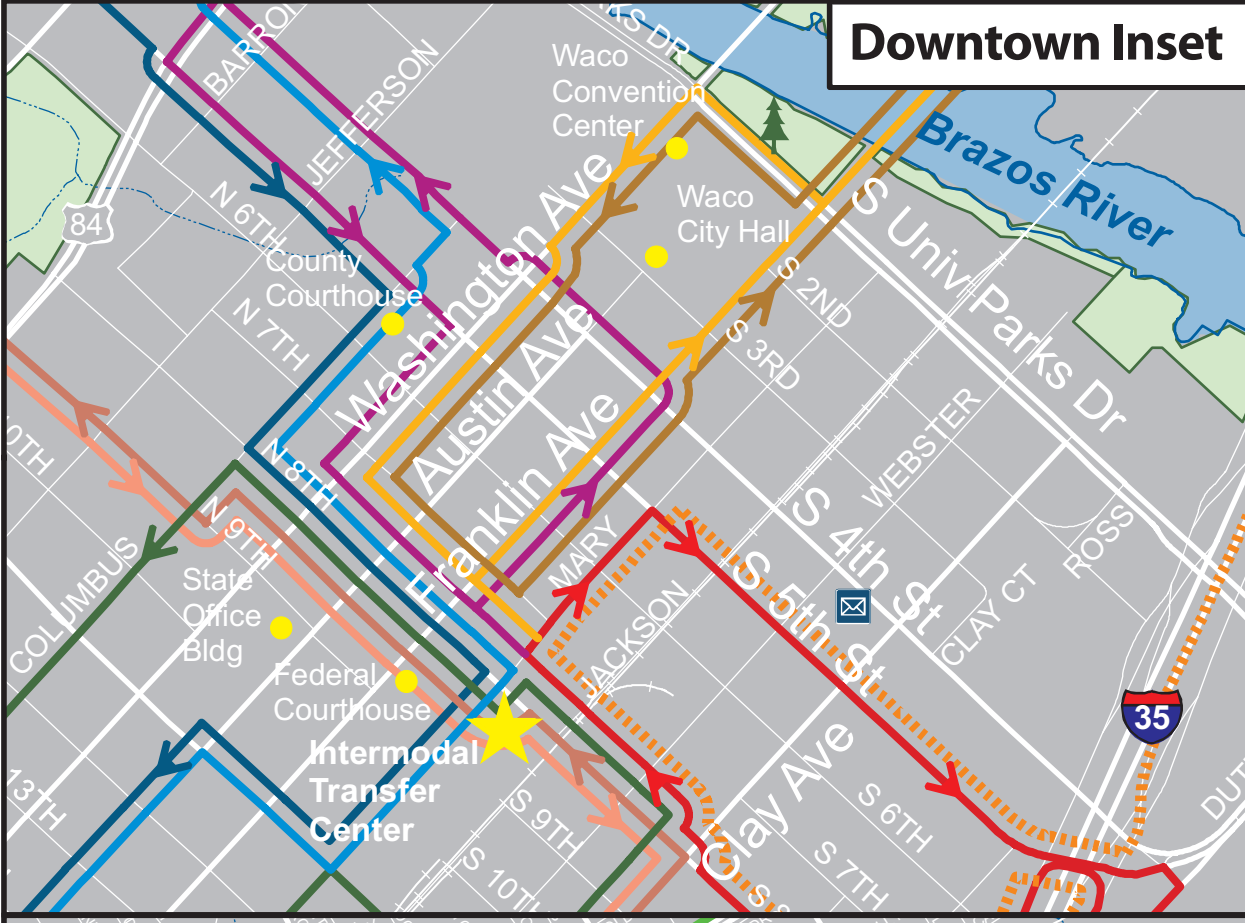

WTS WacoTransit system
2010-11 SYSTEM MAP

Downtown Inset

**Hewitt/
West Waco Inset**

Waco/Marlin/Sanderson Farms

See Hewitt/West Waco Inset

See TSTC Inset

See Downtown Inset

- Hospitals
- Medical Clinics
- Regional Parks
- Neighborhood Parks
- Post Offices
- Libraries
- Shopping Centers
- Schools

- Route 1 - MCC / Valley Mills
- Route 2 - Valley Mills / MCC
- Route 3 - VA / Colcord
- Route 4 - Colcord / VA
- Route 5 - TSTC / Bellmead
- Route 6 - Hwy 6 Loop
- Route 7 - East Waco Even Hours
- Route 7 - East Waco Odd Hours
- Route 8 - Bosque / Sanger
- Route 9 - South Terrace
- Route 10 - Marlin