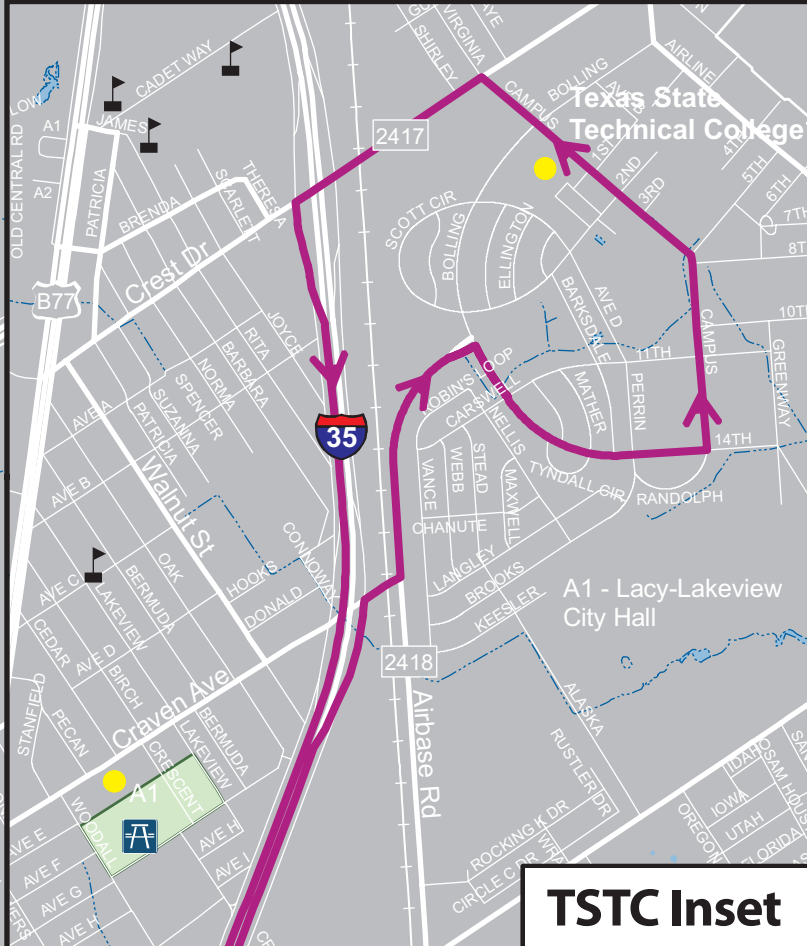

WTS WacoTransit system
2010-11 SYSTEM MAP

Downtown Inset

**Hewitt/
West Waco Inset**

Waco/Marlin/Sanderson Farms

See Hewitt/West Waco Inset

See TSTC Inset

See Downtown Inset

- Hospitals
- Medical Clinics
- Regional Parks
- Neighborhood Parks
- Post Offices
- Libraries
- Shopping Centers
- Schools

- Route 1 - MCC / Valley Mills
- Route 2 - Valley Mills / MCC
- Route 3 - VA / Colcord
- Route 4 - Colcord / VA
- Route 5 - TSTC / Bellmead
- Route 6 - Hwy 6 Loop
- Route 7 - East Waco Even Hours
- Route 7 - East Waco Odd Hours
- Route 8 - Bosque / Sanger
- Route 9 - South Terrace
- Route 10 - Marlin

TSTC Inset