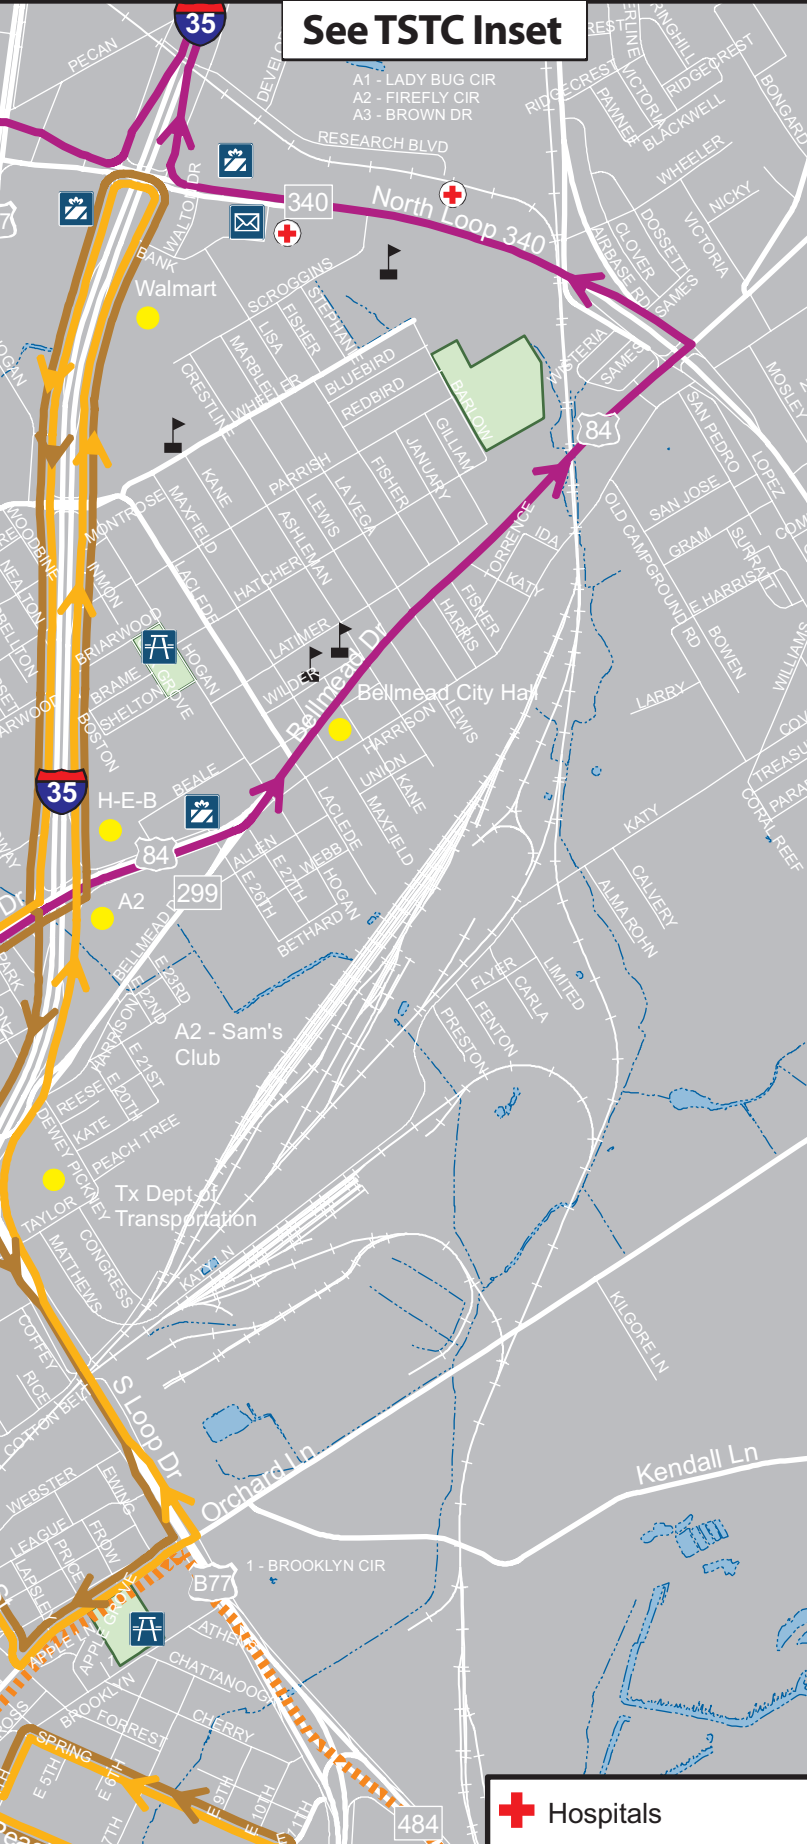

WTS WacoTransit system
2010-11 SYSTEM MAP

Downtown Inset

**Hewitt/
West Waco Inset**

Waco/Marlin/Sanderson Farms

See Hewitt/West Waco Inset

See TSTC Inset

See Downtown Inset

- Hospitals
- Medical Clinics
- Regional Parks
- Neighborhood Parks
- Post Offices
- Libraries
- Shopping Centers
- Schools

- Route 1 - MCC / Valley Mills
- Route 2 - Valley Mills / MCC
- Route 3 - VA / Colcord
- Route 4 - Colcord / VA
- Route 5 - TSTC / Bellmead
- Route 6 - Hwy 6 Loop
- Route 7 - East Waco Even Hours
- Route 7 - East Waco Odd Hours
- Route 8 - Bosque / Sanger
- Route 9 - South Terrace
- Route 10 - Marlin

TSTC Inset