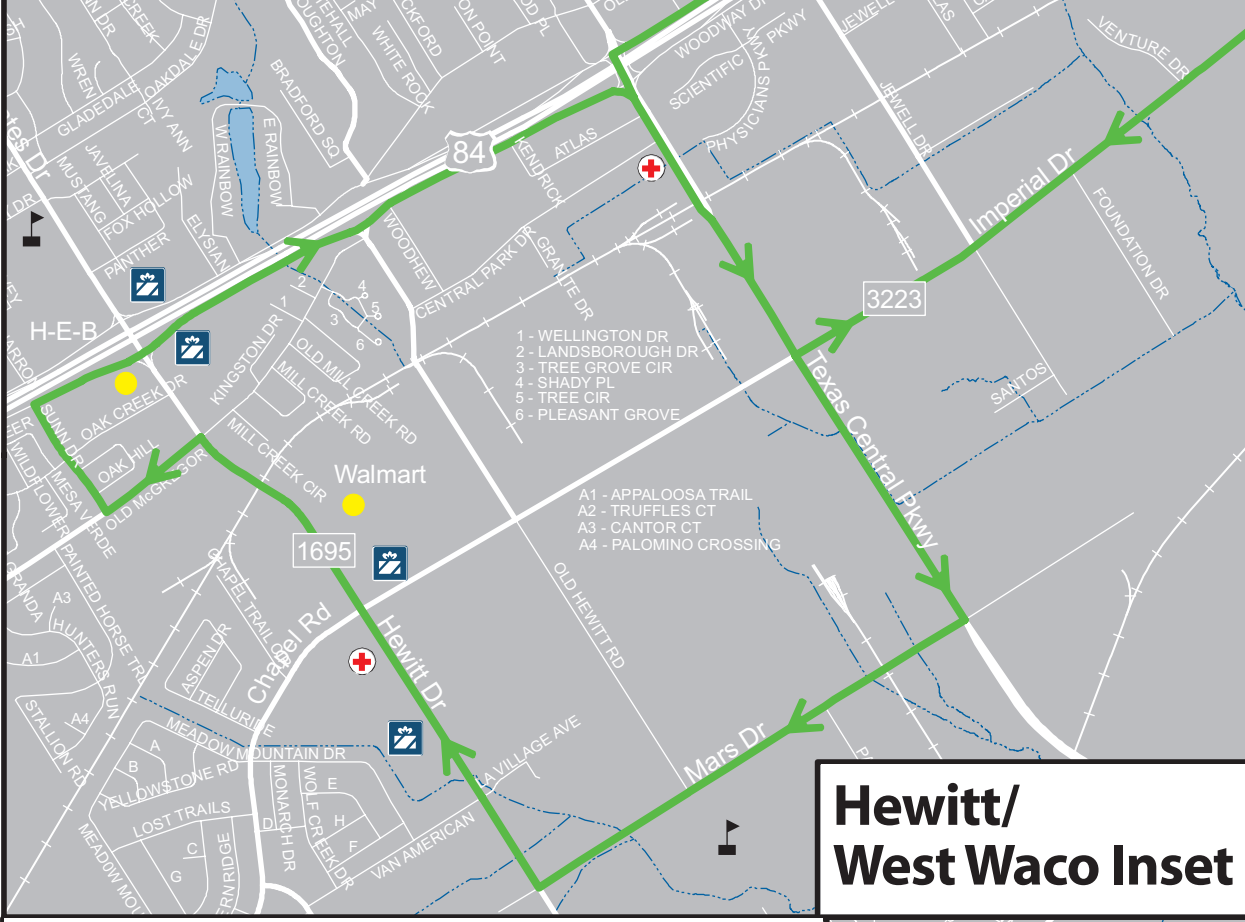

WTS WacoTransit system
2010-11 SYSTEM MAP

Downtown Inset

**Hewitt/
West Waco Inset**

Waco/Marlin/Sanderson Farms

See Hewitt/West Waco Inset

See TSTC Inset

See Downtown Inset

- Hospitals
- Medical Clinics
- Regional Parks
- Neighborhood Parks
- Post Offices
- Libraries
- Shopping Centers
- Schools

- Route 1 - MCC / Valley Mills
- Route 2 - Valley Mills / MCC
- Route 3 - VA / Colcord
- Route 4 - Colcord / VA
- Route 5 - TSTC / Bellmead
- Route 6 - Hwy 6 Loop
- Route 7 - East Waco Even Hours
- Route 7 - East Waco Odd Hours
- Route 8 - Bosque / Sanger
- Route 9 - South Terrace
- Route 10 - Marlin

TSTC Inset