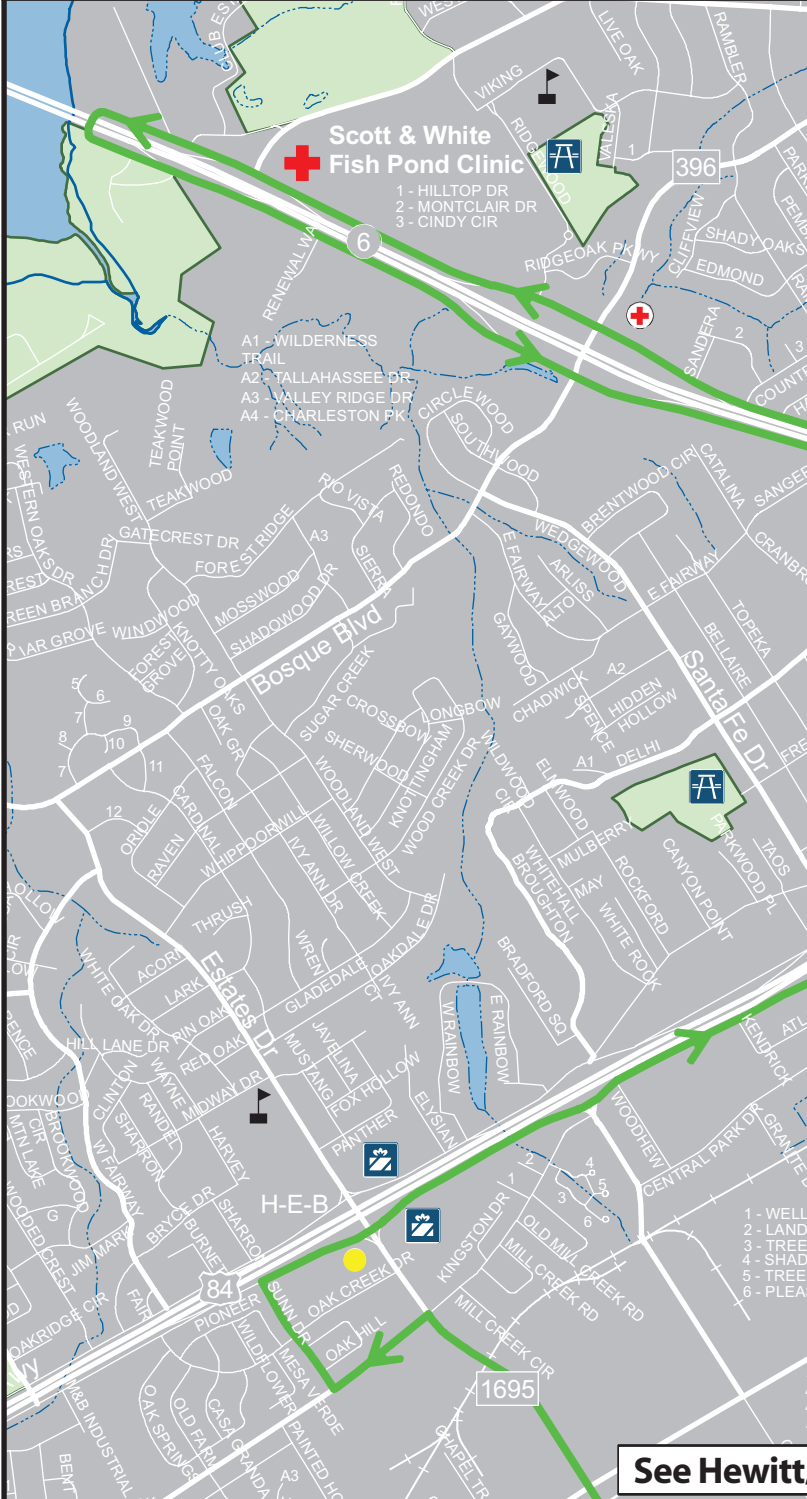

WTS WacoTransit system
2010-11 SYSTEM MAP

Downtown Inset

**Hewitt/
West Waco Inset**

Waco/Marlin/Sanderson Farms

See Hewitt/West Waco Inset

See TSTC Inset

See Downtown Inset

- Hospitals
- Medical Clinics
- Regional Parks
- Neighborhood Parks
- Post Offices
- Libraries
- Shopping Centers
- Schools

- Route 1 - MCC / Valley Mills
- Route 2 - Valley Mills / MCC
- Route 3 - VA / Colcord
- Route 4 - Colcord / VA
- Route 5 - TSTC / Bellmead
- Route 6 - Hwy 6 Loop
- Route 7 - East Waco Even Hours
- Route 7 - East Waco Odd Hours
- Route 8 - Bosque / Sanger
- Route 9 - South Terrace
- Route 10 - Marlin

TSTC Inset