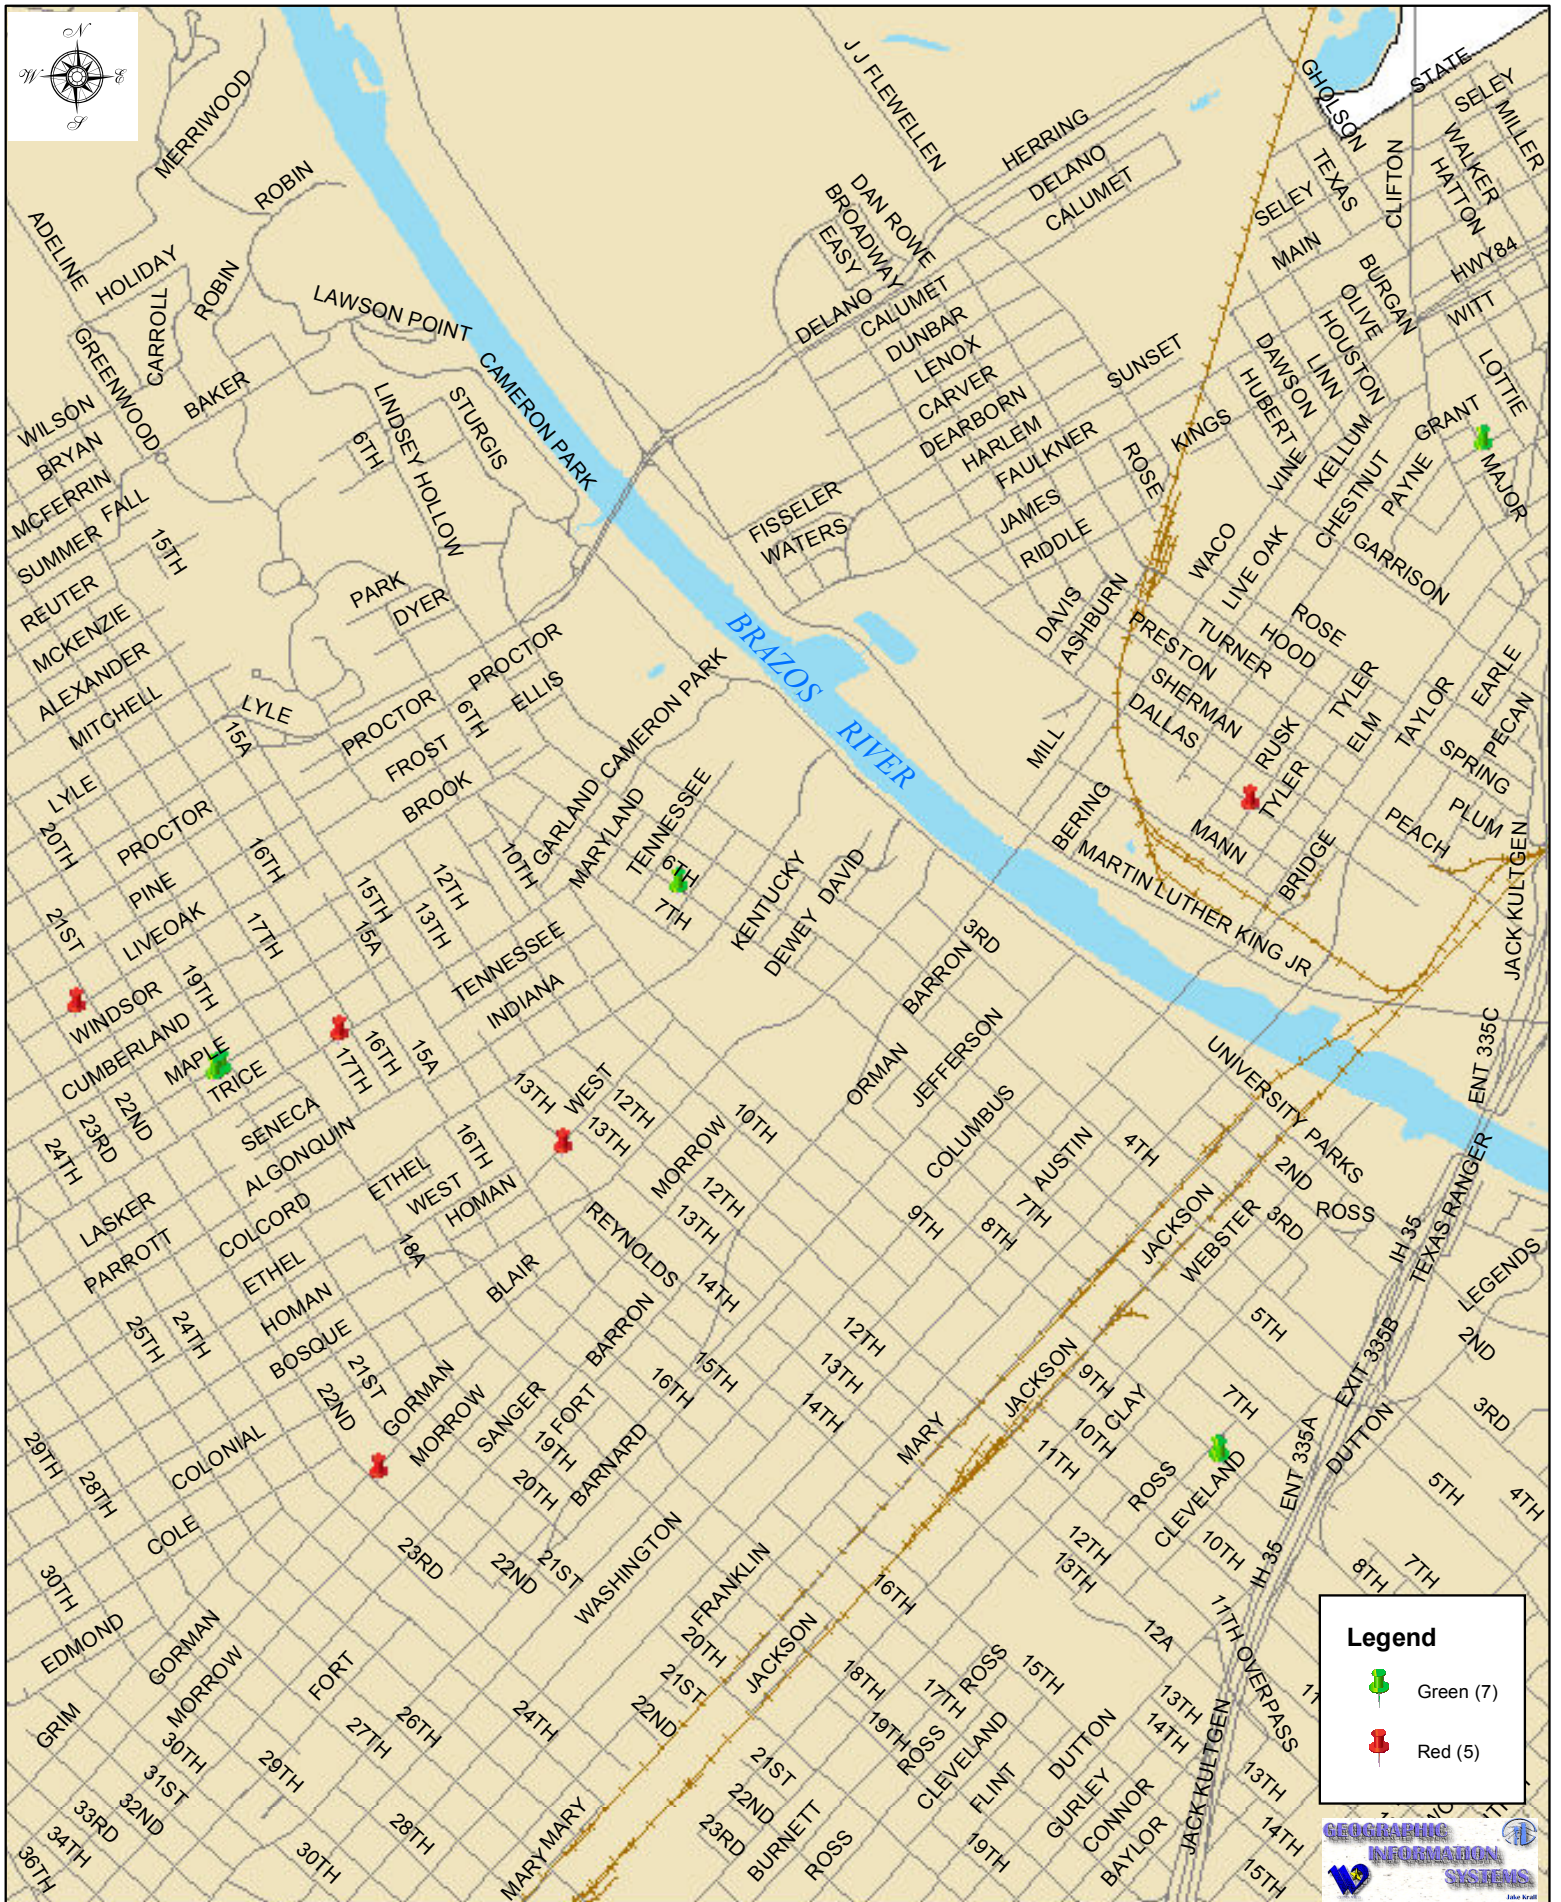

Monthly Tagged Structures: June 2011

Legend

-  Green (7)
-  Red (5)