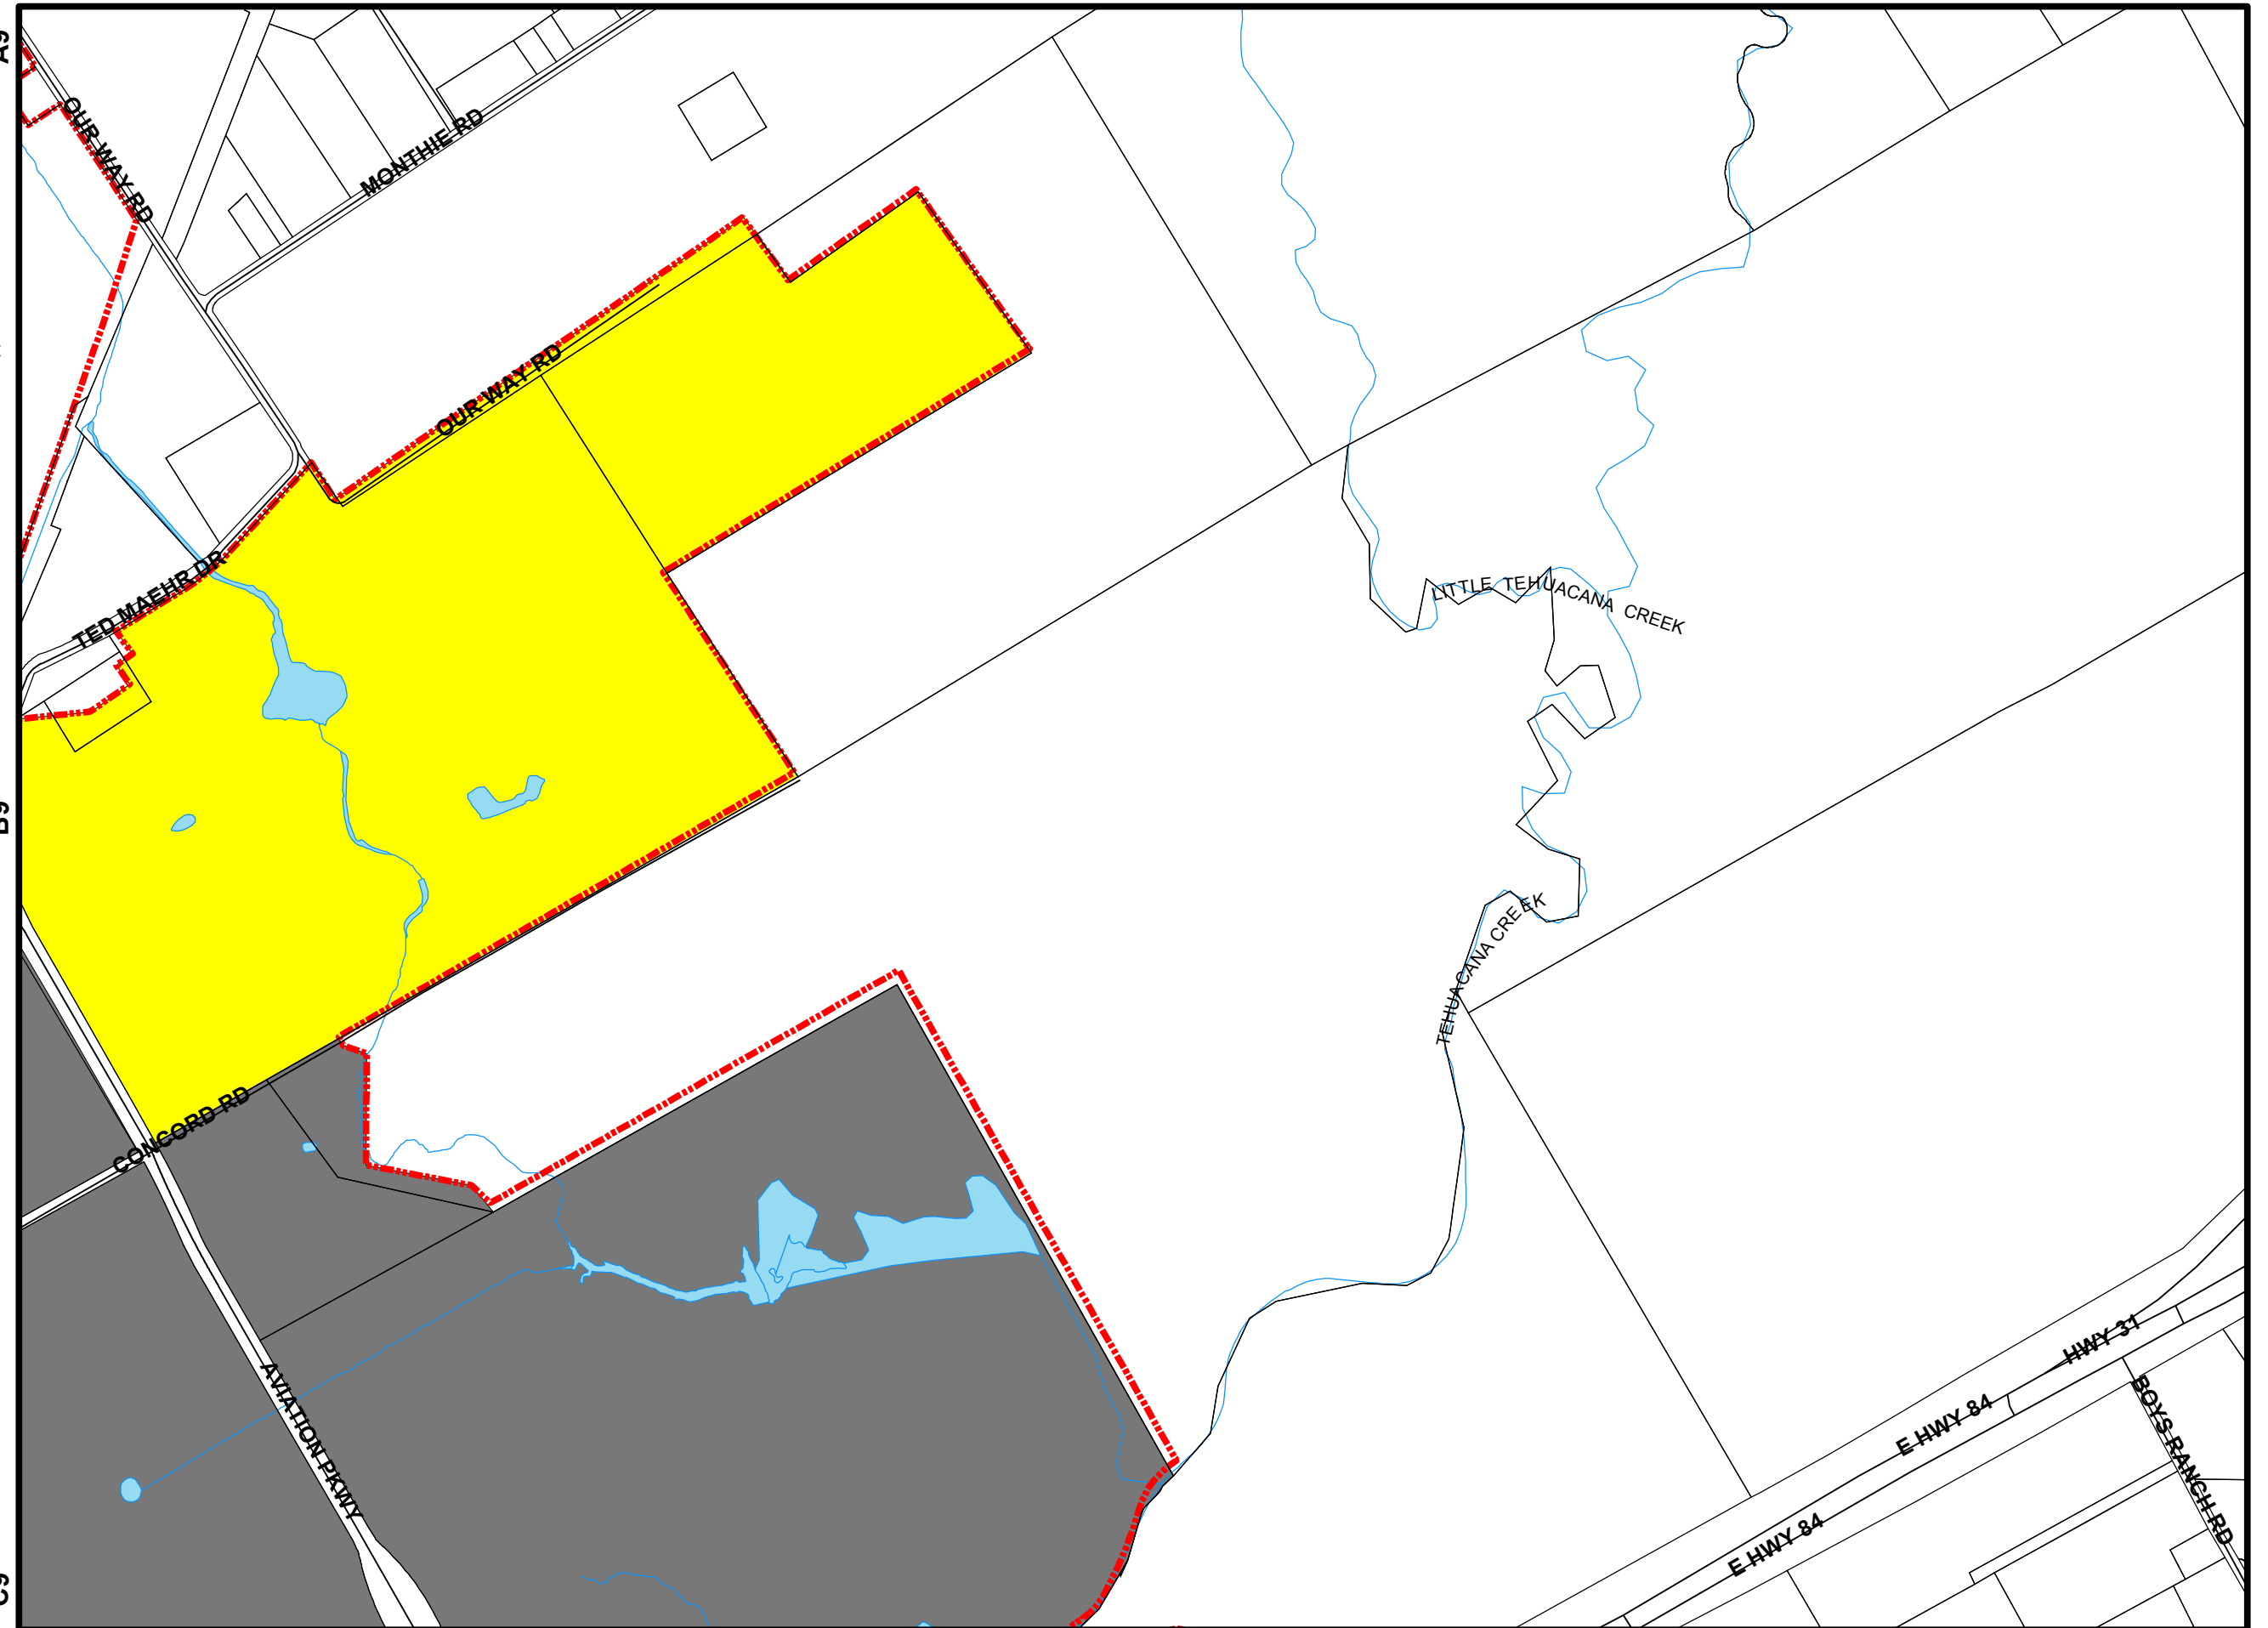

CITY OF WACO
ZONING ORDINANCE
MAP

Tile B10

- Waco City Limits
- Sanger Heights Cons. District
- Westend Overlay District
- Brazos River Overlay

Zoning Categories

- R-1A
- R-1B
- R-1C
- R-2
- R-3A
- R-3B
- R-3C
- R-3E
- O-1
- O-2
- O-3
- C-1
- C-2
- C-3
- C-4
- C-5
- M-1
- M-2
- M-3
- PUD

Dec 17, 2008

C10